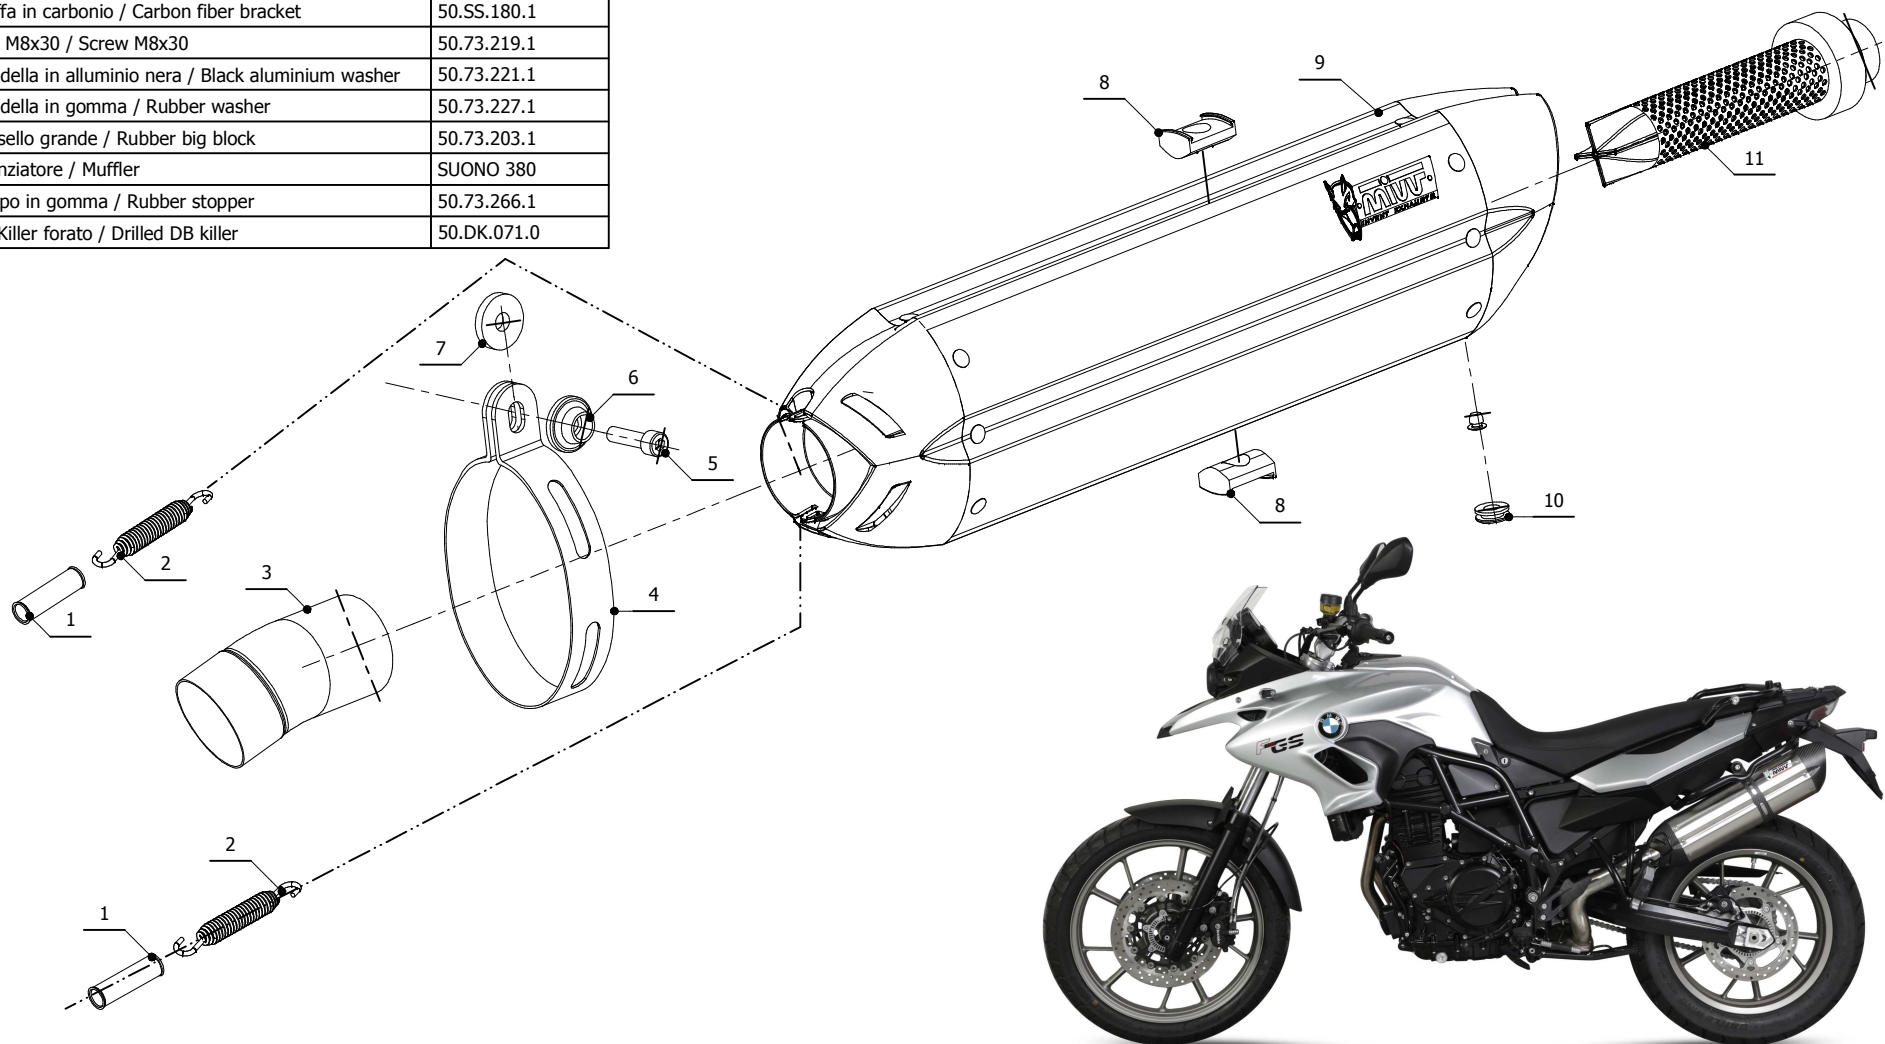

MODEL BMW F 700 GS

YEAR 2012 -->

LINE SPORT

MUFFLER SUONO

SCHEMATIC

ELENCO PARTI / PARTS LIST

#	QTÀ / QTY	DESCRIZIONE / DESCRIPTION	CODICE / CODE
1	2	Tubo in gomma per molla / Rubber pipe for spring	50.73.210.1
2	2	Molla lunga / Long spring	50.71.080.1
3	1	Tubo di raccordo / Link pipe	9673B007S2
4	1	Staffa in carbonio / Carbon fiber bracket	50.SS.180.1
5	1	Vite M8x30 / Screw M8x30	50.73.219.1
6	1	Rondella in alluminio nera / Black aluminium washer	50.73.221.1
7	1	Rondella in gomma / Rubber washer	50.73.227.1
8	2	Tassello grande / Rubber big block	50.73.203.1
9	1	Silenziatore / Muffler	SUONO 380
10	1	Tappo in gomma / Rubber stopper	50.73.266.1
11	1	Db Killer forato / Drilled DB killer	50.DK.071.0

APPLICAZIONI / APPLICATIONS

CODICE / CODE	TUBO / PIPE	SILENZIATORE / MUFFLER	FASCETTA / CLAMP
B.014.L7.	INOX / ST. STEEL	INOX (COPPE CARBONIO) / ST. STEEL (CARBON CAPS)	CARBONIO / CARBON FIBER