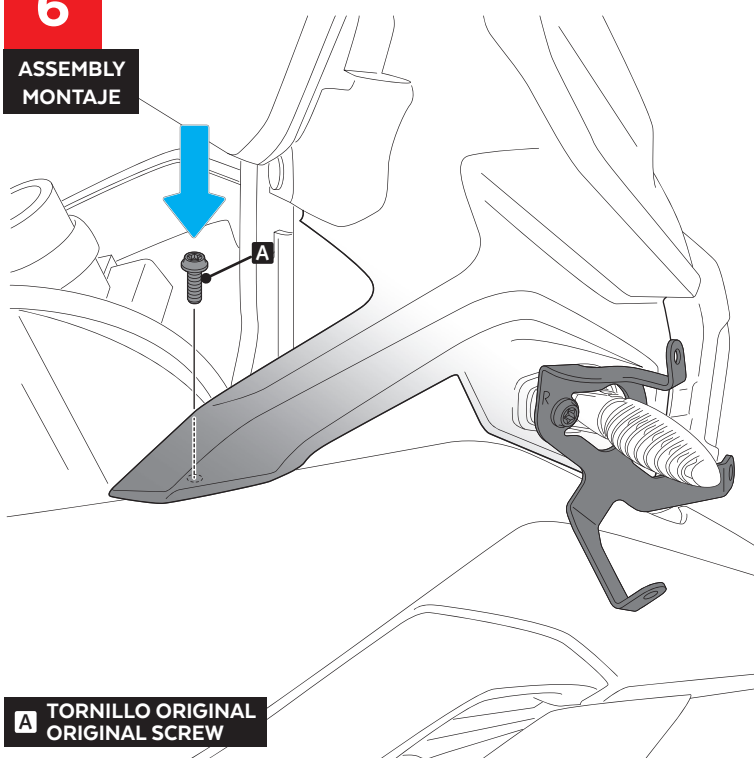

A PIEZA ORIGINAL
ORIGINAL PARTS

MOUNTING INSTRUCTIONS BMW R1250GS / F750GS / F850GS

5

ASSEMBLY
MONTAJE

6

ASSEMBLY
MONTAJE

A TORNILLO ORIGINAL
ORIGINAL SCREW

7