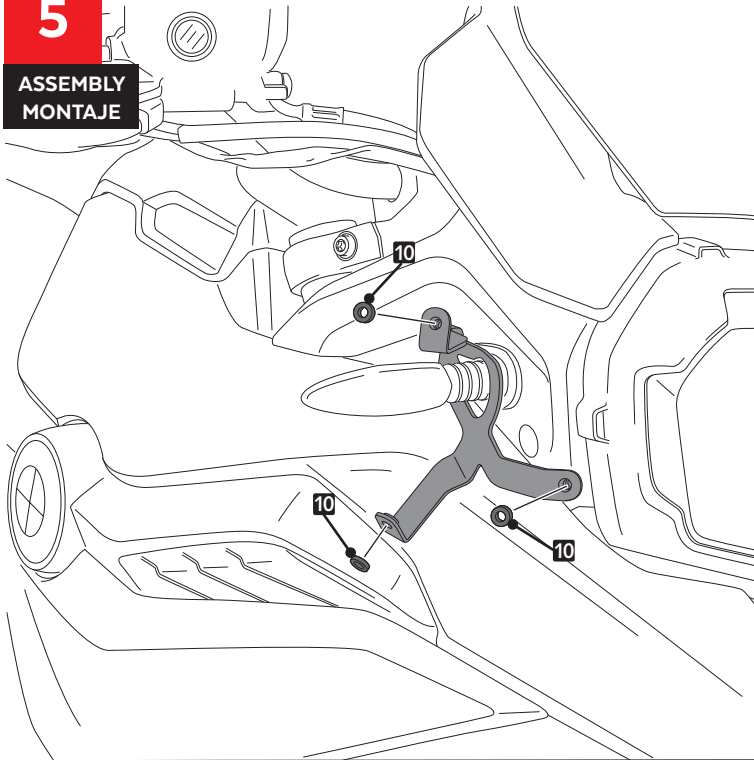

MOUNTING INSTRUCTIONS BMW R1250GS / F750GS / F850GS

5

ASSEMBLY
MONTAJE