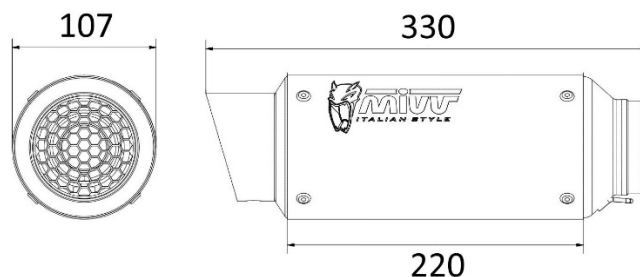

Technical specifications

GP PRO TITANIUM

Characteristics

Body material	Titanium
Front end cap material	Stainless steel
Rear end cap material	Stainless steel
Material of the inside of the silencer	Stainless steel
Link pipe material	Stainless steel
Type of attachment to the frame	Stainless steel screwed bracket
Total body length (mm)	220 mm
Internal diameter of the silencer coupling (mm)	Ø 65
Presence of dB-Killer	Yes
Silencer weight	1,68 kg