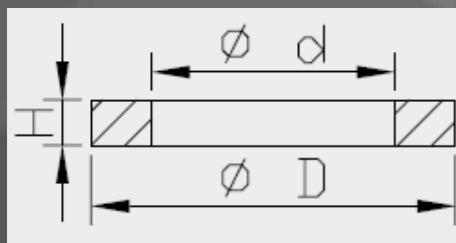

Bearing Body, Dust Seal dimensions

Art. nr.	d	D	H
I20030000101	18.5	26.0	3.0
I20030000301	16.0	24.0	3.0
I20030000401	16.0	26.0	3.0