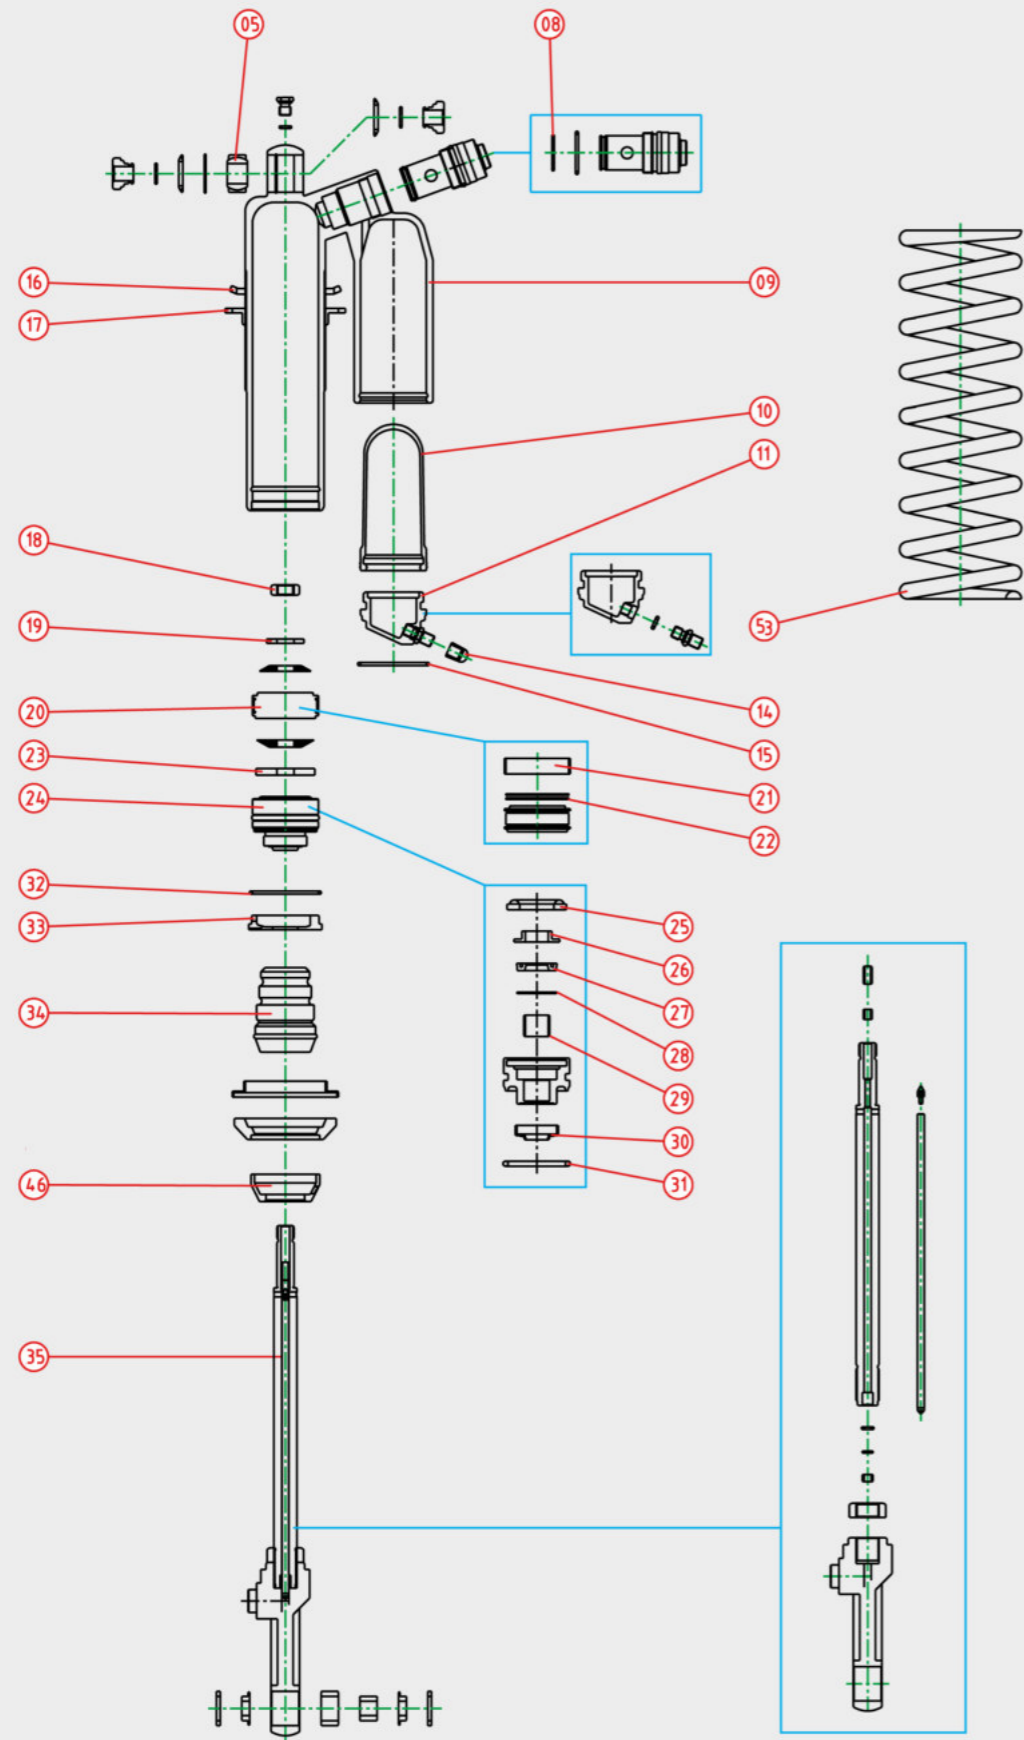

Road Rear Shock Service Parts

Nr.	Description	Page
10	bladder	176
20	piston complete	177
21	piston ring	178
22	piston o-ring	178
23	support washer piston rod	179
24	seal head complete	179
25	bump rubber seal head	180
26	washer seal head large / oil lock	180
27	oil seal	181
28	washer bearing small	181
29	bush	182
30	dust seal	182
31	o-ring seal head	183