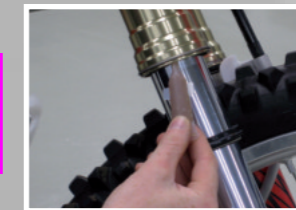

6. Apply grease between inner- and outertube