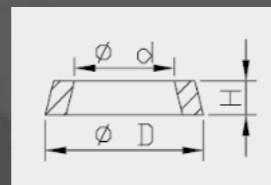

Suzuki			
Model	Years	Position	Art. nr.
LT-450	2006-2009	front	I20260000101
	2006-2009	rear	I20261800101

Can-am			
Model	Years	Position	Art. nr.
DS450X.XC	2009-2011	rear	I20260000101

Bush

29

Yamaha			
Model	Years	Position	Art. nr.
YFZ450	2004-2009	front	I20291200101
YFZ450R	2009-2012	front	I20291400101
	2009-2012	rear	I20291600201
YFZ450X	2010-2011	front	I20291400101
	2010-2011	rear	I20291600201

Suzuki			
Model	Years	Position	Art. nr.
LT-450	2006-2009	front	I20291400201
	2006-2009	rear	I20291800101

Can-am			
Model	Years	Position	Art. nr.
DS450X.MX	2009-2012	front	I20291600201
	2009-2012	rear	I20291600201
DS450X.XC	2009-2011	front	I20291200101
	2009-2011	rear	I20291400101

27

Yamaha			
Model	Years	Position	Art. nr.
YFZ450	2004-2009	front	I20271200101
YFZ450R	2009-2012	front	I20271400101
	2009-2012	rear	I20271600101
YFZ450X	2010-2011	front	I20271400101
	2010-2011	rear	I20271600101

Can-am			
Model	Years	Position	Art. nr.
DS450X.MX	2009-2012	front	I20271600201
	2009-2012	rear	I20271600201
DS450X.XC	2009-2011	front	I20271200101
	2009-2011	rear	I20271400101

Suzuki			
Model	Years	Position	Art. nr.
LT-450	2006-2009	front	I20271400101
	2006-2009	rear	I20271800201

Oil Seal dimensions				
Art. nr.	d	D	H	
I20271200101	12.5	27.0	5.0	
I20271400101	14.0	30.0	5.0	
I20271600101	16.0	36.0	5.0	
I20271600201	16.0	28.0	5.0	
I20271800201	18.0	30.0	5.0	

Bush dimensions