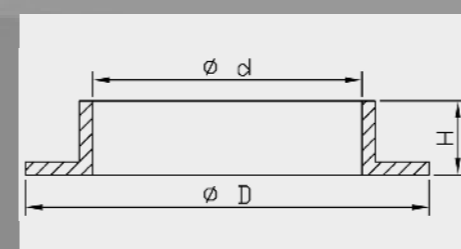

Kawasaki				
Model	Years	Art. nr.	Spacer	N
KX250	2005-2005	110240000501*		25
	2006-2008	110240000701		28
KX450F	2006-2006	110240000701		28
	2007-2009	110240000801	110140000101	20
	2010-2012	110240000901		20

Honda				
Model	Years	Art. nr.	Spacer	N
CRF450R	2009-2012	110240000401		22

Husqvarna				
Model	Years	Art. nr.	Spacer	N
CR/TC/TXC	2010-2013	110240000801	110140000101	20

GasGas				
Model	Years	Art. nr.	Spacer	N
EC250/300	2018-	110240000801	110140000101	20
XC250/300	2018-	110240000801	110140000101	20

Spring Seat Against Free Piston

25

Yamaha		
Model	Years	Art. nr.
YZ125/YZ250	2005-2005	110250000101*
	2006-	110250000301
YZ250X	2016-	110250000301
YZ250F	2005-2005	110250000101*
	2006-	110250000301
YZ250FX	2015-	110250000301
YZ450F	2005-2005	110250000101*
	2006-	110250000301
YZ450FX	2016-	110250000301
WR250F	2015-	110250000301
WR450F	2012-	110250000301

Kawasaki		
Model	Years	Art. nr.
KX250	2005-2005	110250000201*
	2006-2008	110250000301
KX450F	2006-2012	110250000301

GasGas		
Model	Years	Art. nr.
EC250/300	2018-	110250000301
XC250/300	2018-	110250000301

Honda		
Model	Years	Art. nr.
CRF450R	2009-2012	110250000301

Husqvarna		
Model	Years	Art. nr.
CR/TC/TXC	2010-2013	110250000301

Spring Seat Against Free Piston dimensions

Art. nr.	d	D	H
110250000101*	18.0	29.0	6.0
110250000201*	16.0	25.0	6.0
110250000301	16.0	25.0	9.0