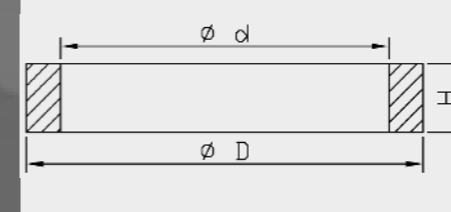

Oil Seal dimensions

Art. nr.	d	D	H
110014800302	48.0	58	8.5
110010000302	48.0	57.8	9.5