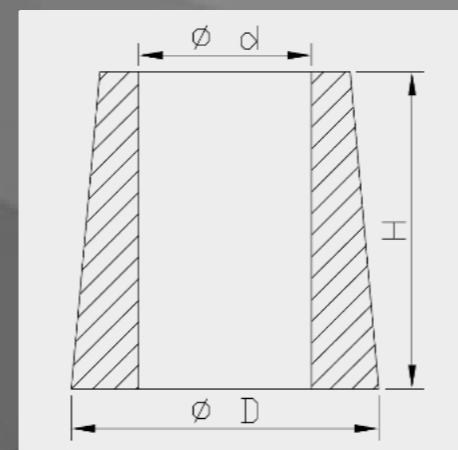

Bump Rubber dimensions

Art. nr.	d	D	H
110130000101	11.0	24.0	13.5
110130000201*	18.0	32.0	33.0
110130000301	14.5	24.0	10.0
110130000401*	18.0	32.0	33.0
110130000901	18.0	32.0	33.0