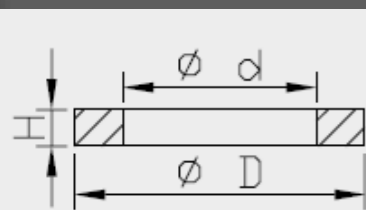

Yamaha		
Model	Years	Art. nr.
YZ80/YZ85	1993-	120291400101
YZ125/YZ250	1991-2005	120291600201
	2006-	120291800101
YZ250X	2016-	120291800101
YZ250F	2001-2005	120291600201
	2006-2011	120291800101
	2012-	120291600201
YZ250FX	2015-	120291600201
YZ426F	2000-2002	120291600201
YZ450F	2003-2005	120291600201
	2006-2009	120291800101
	2010-	120291600201
YZ450FX	2016-	120291600201
WR250F	2003-	120291600201
WR450F	2003-	120291600201

Kawasaki		
Model	Years	Art. nr.
KX85	2002-2014	120291200101
KX125/KX250	1991-2008	120291600201
KX250F	2004-2005	120291600201
KX450F	2006-2014	120291600201
KX500	1991-2004	120291600201
KLX450R	2007-2007	120291600201
GasGas		
Model	Years	Art. nr.
EC250/300	2018-	120291800101
XC250/300	2018-	120291800101

Honda		
Model	Years	Art. nr.
CR125R	1993-2007	120291600201
CR250R	1995-1996	120291600201
CRF450R	2009-2016	120291600201
CR500R	1995-2002	120291600201
XR650R	2000-2007	120291600201
Suzuki		
Model	Years	Art. nr.
RM250	2001-2003	120291600201
RM-Z250	2004-2006	120291600201
	2016-	120291600201
Husqvarna		
Model	Years	Art. nr.
ALL	2011-2013	120291600201

Washer Bearing Small dimensions

Art. nr.	d	D	H
120280000101	16.3	27.9	1.0
120280000201	19.0	30.0	1.0
120280000301*	16.0	36.0	1.0