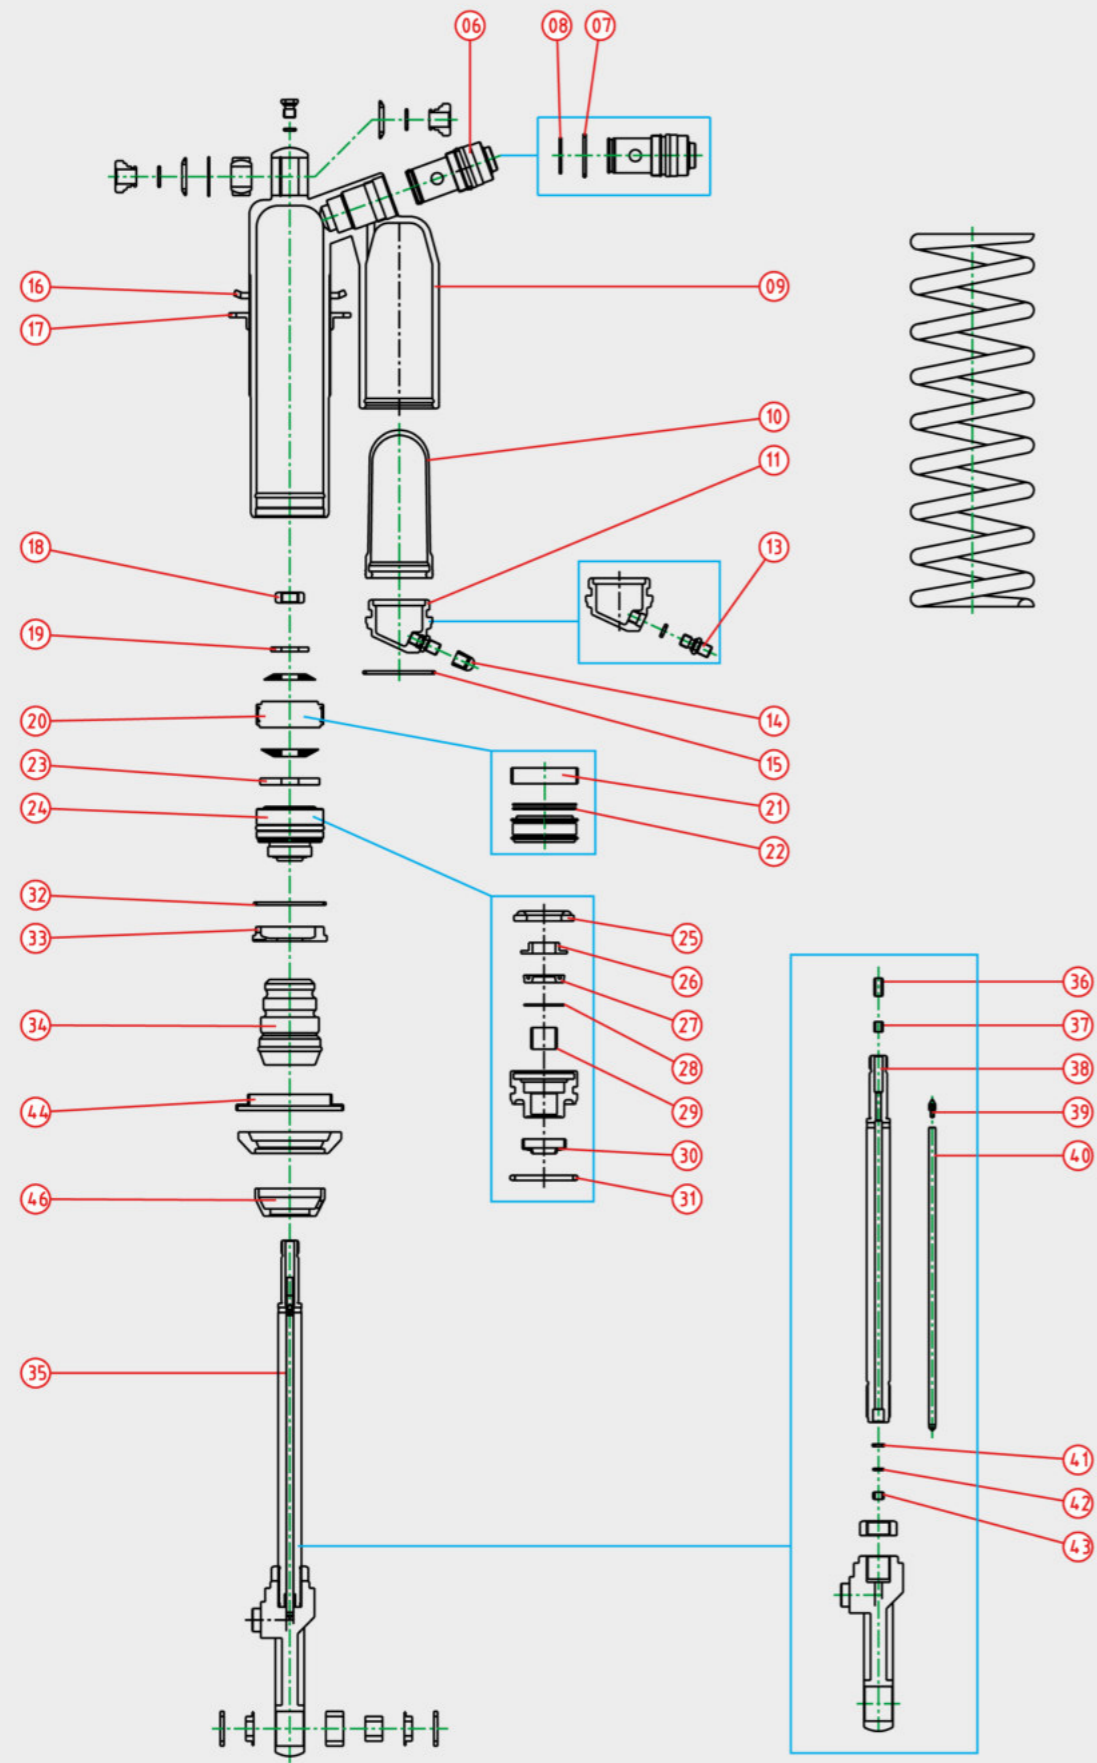

Quad Service Parts

Nr.	Description	Page
10	bladder	158
20	piston complete	159
21	piston ring	160
22	piston o-ring	161
23	support washer piston rod	162
24	seal head complete	163
25	bump rubber seal head	164
26	washer seal head large / oil lock	164
27	oil seal	164
28	washer bearing small	165
29	bush	165
30	dust seal	166
31	o-ring seal head	167