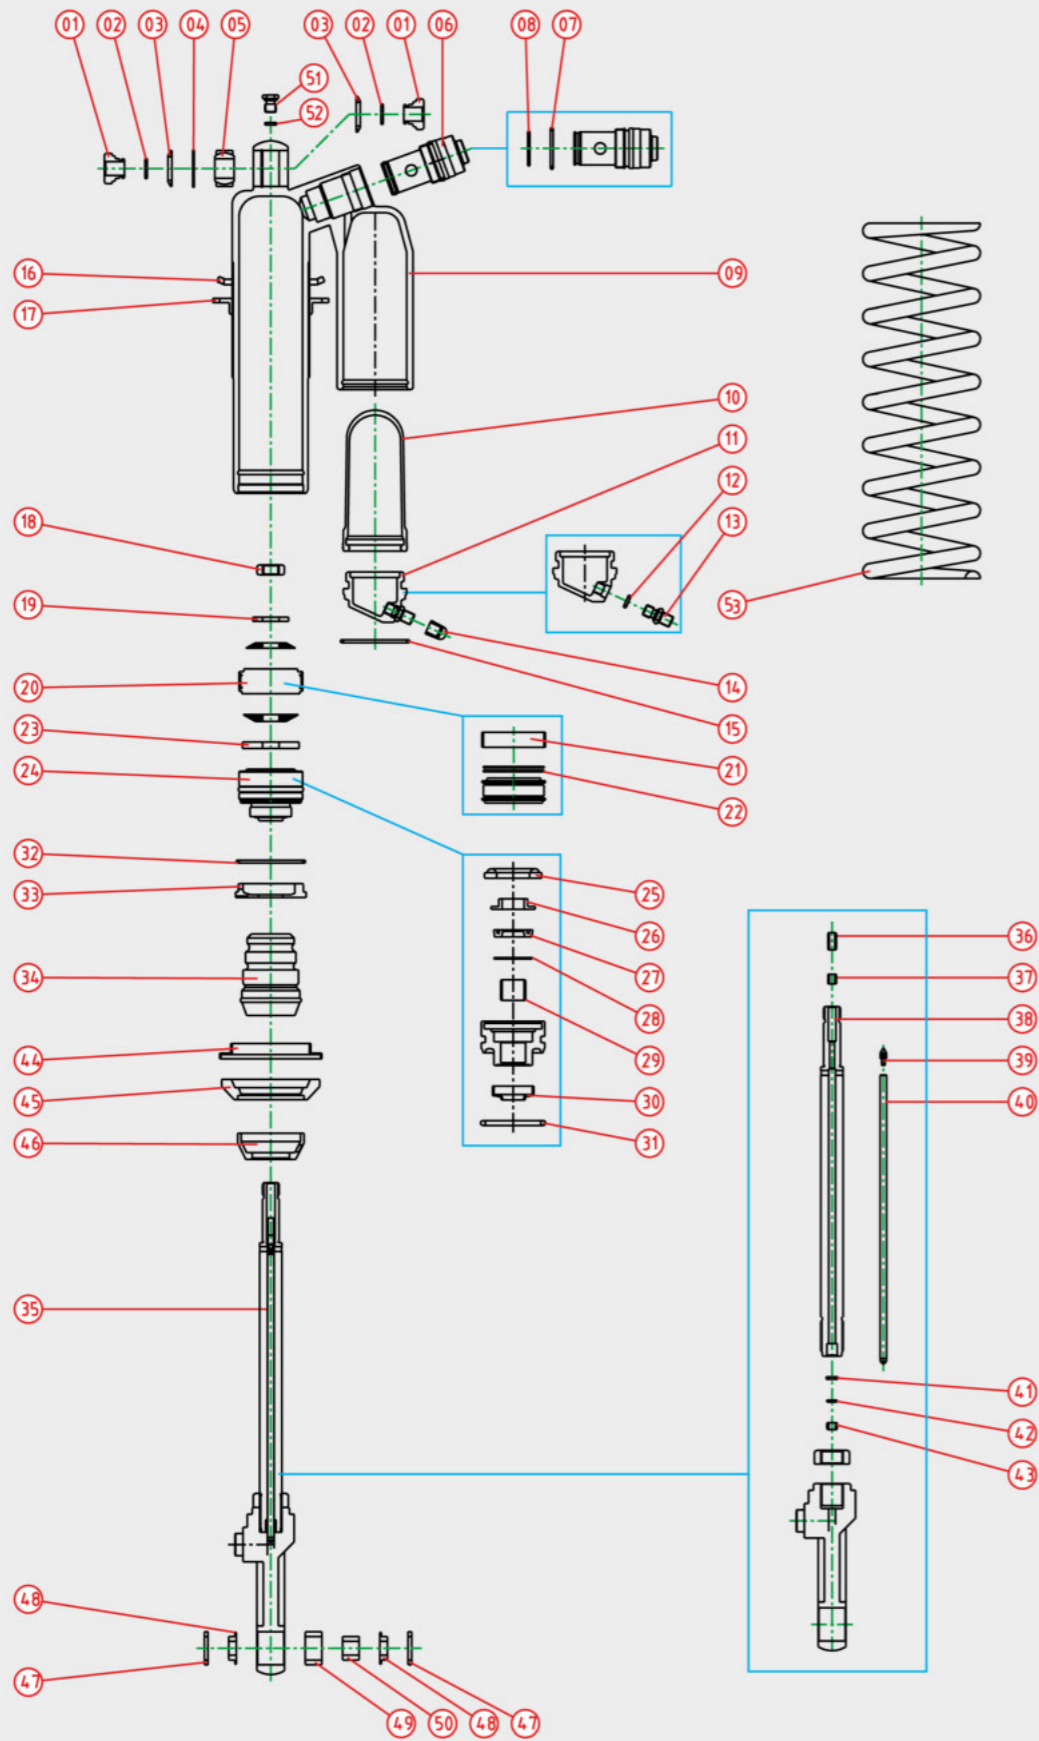

Rear Shock Absorber

Nr.	Description	Page
	service kit	106
1	bearing body, collar	107
2	bearing body, o-ring	107
3	bearing body, dust seal	108
4	bearing body, stop ring	109
5	bearing body	109
6	compression adjuster complete	110
7	compression adjuster, o-ring body	111
8	compression adjuster, o-ring piston	111
9	shockbody	112
10	bladder	113
11	gas tank cap complete	114
12	air valve o-ring	115
13	air valve comp with o-ring	115
14	valve cap	116
15	stop ring tank	117
16	nut for spring top	118
17	nut for spring bottom	119
18	lock nut	120
19	valve stopper RCU	121
20	piston complete	122
21	piston ring	123
22	o-ring piston	124
23	rebound disc	125
24	seal head complete	126
25	bump rubber seal head	127
26	washer seal head large / oil lock	128
27	oil seal	129
28	washer bearing small	130
29	bush	131
30	dust seal	132
31	o-ring seal head	133
32	stop ring body	134
33	cap of shockbody	135
34	bump rubber	136
35	piston rod complete	137
36	piston rod inside, clip pen	138
37	piston rod inside, needle guide	139
38	piston rod	140
38.1	piston rod assembled	141
39	piston rod inside, needle	142
40	piston rod inside, alu pipe	143
41	piston rod inside, o-ring	144
42	piston rod inside, spacer	145
43	piston rod inside, bush	146
44	spring seat steel	147
45	spacer alu	148
46	bump rubber holder	149
47	dust seal bearing - piston rod complete	150
48	collar bearing - piston rod complete	150
49	bearing - piston rod complete	151
50	bush bearing - piston rod complete	151
51	drain bolt	152
52	o-ring drain bolt	152
53	shock spring	153