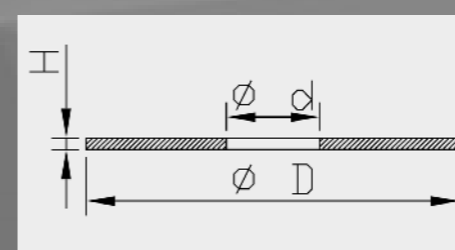

Non-Return Valve Compression Base Valve dimensions

Art. nr.	d	D	H
110570000101*	11.2	22.0	0.4
110570000501	11.2	25.0	0.4
110570000901	10.2	24.0	0.4
110570001501*	8.0	32.0	0.4
110570001701	8.0	30.0	0.4

Non-Return Valve Rebound Base Valve