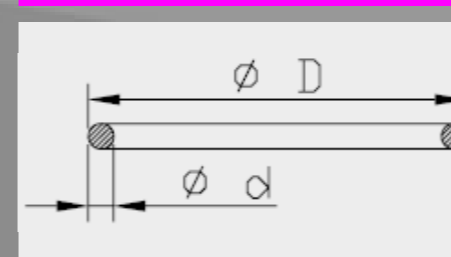

Dust Seal dimensions

Art. nr.	d	D	H
120301200101	12.5	27.0	10.0
120301400101	14.0	28.0	10.0
120301600101	16.0	31.0	10.0
120301600201	16.0	31.0	10.0
120301800101	18.0	34.0	10.0

O-ring Seal Head dimensions