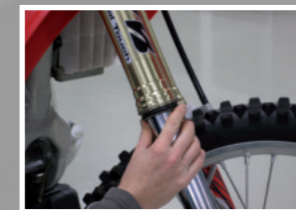

8. Slide up the dust seal