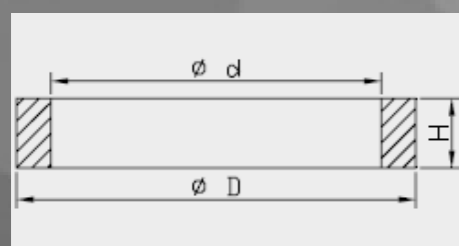

1

Yamaha		
Model	Years	Art. nr.
R6	2002-2003	110014300202
RI	1999-2001	110014100202
	2002-2003	110014300302
	2004-2006	110014300402

Kawasaki		
Model	Years	Art. nr.
ZX6	2003-2004	110014100202
ZX10	2004-2005	110014300302
	2006-2008	110014300502

Suzuki		
Model	Years	Art. nr.
GSXR1000	2002-2004	110014300302
	2005-2007	110014300502
HAYABUSA	2008-2008	110014300502

Oil Seal dimensions

Art. nr.	d	D	H
110014100202	41.0	53.0	8.0
110014300302	43.0	55.0	9.5
110014300402	43.0	55.0	9.5
110014300502	43.0	55.0	9.5

2

Yamaha		
Model	Years	Art. nr.
RI	1999-2001	110024100202
	2002-2006	110024300202

Kawasaki		
Model	Years	Art. nr.
ZX6	2003-2004	110024100202
ZX10	2004-2005	110024300202
	2006-2008	110024300302

Suzuki		
Model	Years	Art. nr.
GSXR1000	2002-2004	110024300202
	2005-2007	110024300302
HAYABUSA	2008-2008	110024300302