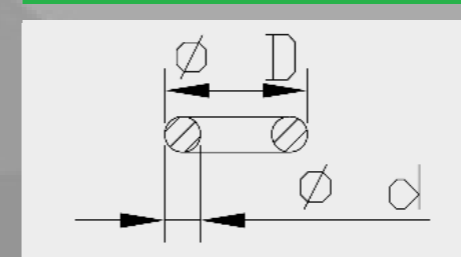

Honda		
Model	Years	Art. nr.
CR125R	1998-1999	110754600701*
	2001-2001	110754601501*
	2002-2003	110754601701*
	2004-2007	110754602101
CRF450R	2009-2010	110754802401
	2011-2011	110754803401
	2012-2015	110754803501
2016-2016	110754804501	

Suzuki		
Model	Years	Art. nr.
RM-Z250	2004-2004	110754801501*
	2005-2006	110754801601*
	2016-	110754804601*

Husqvarna		
Model	Years	Art. nr.
ALL	2010-2013	110754803001

TM		
Model	Years	Art. nr.
MX/MXFi	2013-	110754803901

O-ring Under Spring Guide

76

Yamaha		
Model	Years	Art. nr.
YZ85	2002-	110760000101
WR250F	2006-2014	110760000201
WR450F	2006-2011	110760000201

Kawasaki		
Model	Years	Art. nr.
KX125	2000-2002	110760000201
	2004-2008	110760000201
KX250	2000-2002	110760000201
	2004-2004	110760000201
KX250F	2004-2005	110760000201

Honda		
Model	Years	Art. nr.
CR125R	2000-2007	110760000201
Suzuki		
Model	Years	Art. nr.
RM250	2001-2002	110760000201
RM-Z250	2004-2006	110760000201

O-ring Under Spring Guide dimensions

Art. nr.	d	D
110760000101	2.5	14.5
110760000201	2.5	17.0