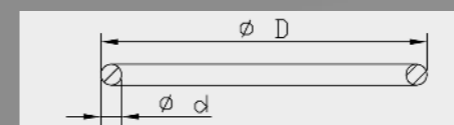

Snap Ring Oil Seal dimensions

Art. nr.	d	D
110783600101	1.6	53.0
110784600101*	1.6	63.0
110784800101	1.6	66.0

Washer Spacer

77.2

Kawasaki		
Model	Years	Art. nr.
KX450F	2010-2014	110770001301

Honda		
Model	Years	Art. nr.
CRF450R	2011-	110770001301

Suzuki		
Model	Years	Art. nr.
RM-Z250	2016-	110770001301