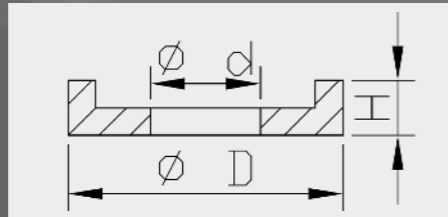

Husqvarna		
Model	Years	Art. nr.
ALL	2010-2013	110770000501

TM		
Model	Years	Art. nr.
MX/MXFi	2013-	110770000501

Washer Next To Oil Seal dimensions

Art. nr.	d	D	H
110770000201	37.0	48.0	2.3
110770000301*	48.0	58.0	2.3
110770000401	50.0	58.0	2.3
110770000501	50.0	58.0	6.3
110770000601	50.0	58.0	9.0
110770000701	50.0	58.0	2.3