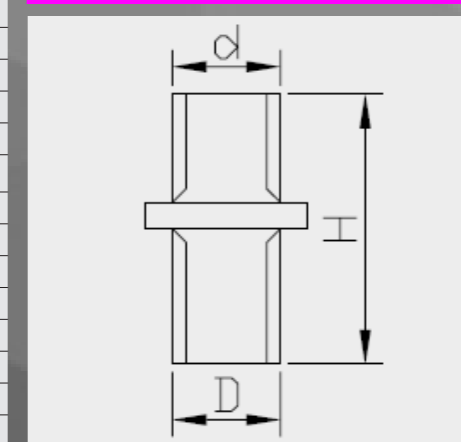

Air Valve Comp With O-ring dimensions

Art. nr.	d	D	H
120130000101	8.0	8.0	21.0
120130000201	8.0	8.0	21.0