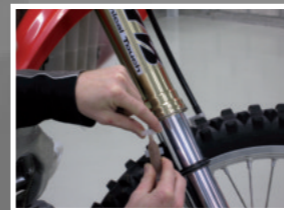

4. Open the 'easy to use' grease tube