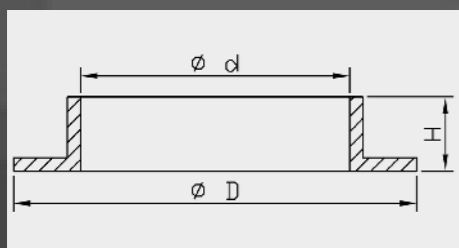

Spring Seat against Top Cap Steel dimensions

Art. nr.	d	D	H
110124600101	28.0	31.0	9.5
110124800101	29.0	33.0	7.0
110124800201	29.0	48.0	12.0
110250000101	18.0	29.0	6.0
110250000201	16.0	25.0	6.0
110250000301	16.0	25.0	9.0