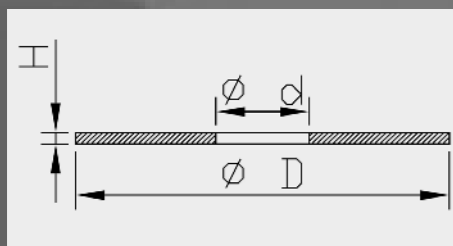

Non-Return Valve Rebound Base Valve

58

Yamaha		
Model	Years	Art. nr.
YZ85	2002-	110570000301
YZ125/YZ250	1992-2004 2005-2005	110570000501 110570001301*
YZ250F	2001-2001 2005-2005	110570000501 110570001301*
YZ400F	1998-1999	110570000501
YZ426F	2000-2002	110570000501
YZ450F	2003-2004 2005-2005	110570000501 110570001301*
WR250F	2005-2005 2006-2014	110570000101* 110570000901
WR450F	2005-2005 2006-2011	110570000101* 110570000901

Kawasaki		
Model	Years	Art. nr.
KX85	2014-2014	110570000301
KX125	1991-1998 2003-2008	110570000501 110570001101
KX250	1991-1998 2003-2004 2005-2008	110570000501 110570001101 110570000301
KX250F	2004-2005	110570001101
KX450F	2006-2006 2013-2014	110570000301 110570000501
KX500	1996-2004	110570000501

Honda		
Model	Years	Art. nr.
CR125R	1994-1999	110570000101*
CR250R	1995-1996	110570000501
CRF450R	2013-2014	110570000501
CR500R	1995-2002	110570000501

Suzuki		
Model	Years	Art. nr.
RM250	2002-2002 2003-2003	110570000101* 110570000901

Husqvarna		
Model	Years	Art. nr.
WR/TE	2010-2013	110570001101

Non-Return Valve Rebound Base Valve dimensions

Art. nr.	d	D	H
110570000101*	11.2	22.0	0.4
110570000301	8.0	17.0	0.3
110570000501	11.2	25.0	0.4
110570000901	10.2	24.0	0.4
110570001101	8.0	22.0	0.4
110570001301*	10.2	22.0	0.4

Compression Piston

59

Yamaha		
Model	Years	Art. nr.
YZ85	2002-	110590000301
YZ125/YZ250	1997-2004 2005-2005 2006-2007 2008-	110590000901 110590001201* 110590001301* 110590001601
YZ250X	2016-	110590001601
YZ250F	2001-2004 2005-2005 2006-2007 2008-	110590000901 110590001201* 110590001301* 110590001601
YZ250FX	2015-	110590001601
YZ400F	1999-1999	110590000901
YZ426F	2000-2002	110590000901
YZ450F	2003-2004 2005-2005 2006-2007 2008-	110590000901 110590001201* 110590001301* 110590001601
YZ450FX	2016-	110590001601
WR250F	2005-2005 2006-2014 2015-	110590001001 110590001401 110590001601
WR450F	2005-2005 2006-2011 2012-	110590001001 110590001401 110590001601

Kawasaki		
Model	Years	Art. nr.
KX125	1997-2002 2003-2008	110590000901 110590001101*
KX250	1997-2002 2003-2004 2005-2005 2006-2008	110590000901 110590001101* 110590000201* discontinued
KX250F	2004-2005	110590001101*
KX450F	2006-2006 2007-2007 2008-2012 2013-2014	110590001701 110590001301* 110590001601 110590002301
KLX450R	2007-2009	110590001301*

GasGas		
Model	Years	Art. nr.
EC250/300	2018-	110590001601
XC250/300	2018-	110590001601

Honda		
Model	Years	Art. nr.
CR125R	1997-2007	110590000901
CRF450R	2009-2010 2011-2011 2012-2012 2013-2014 2015-2016	110590001301* 110590001601 110590002201 110590002301 110590002401

Suzuki		
Model	Years	Art. nr.
RM250	2001-2002 2003-2003	110590000901 110590001101*
RM-Z250	2004-2006 2016-	110590001101* 110590002401

Husqvarna		
Model	Years	Art. nr.
CR/TC/TXC	2010-2013	110590001601
WR/TE	2010-2013	110590000901