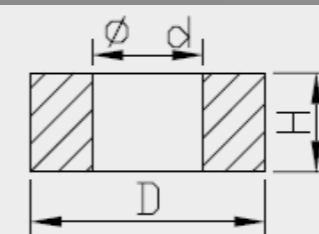

Piston Rod Inside, Spacer dimensions

Art. nr.	d	D	H
120421600101	5.0	8.0	1.5
120421800101	9.0	12.0	1.5