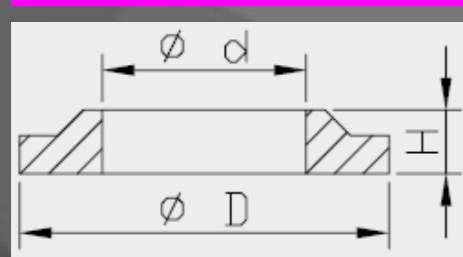

Dust Seal dimensions

Art. nr.	d	D	H
120301200101	12.5	27.0	10.0
120301400101	14.0	28.0	10.0
120301600101	16.0	31.0	10.0
120301600201	16.0	31.0	10.0
120301800101	18.0	34.0	10.0

O-ring Seal Head dimensions