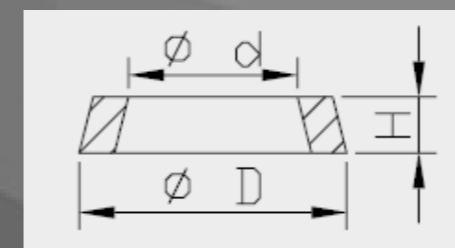

Oil Seal dimensions

Art. nr.	d	D	H
I20271200101	12.5	27.0	5.0
I20271400101	14.0	30.0	5.0
I20271600101	16.0	36.0	5.0
I20271600201	16.0	28.0	5.0
I20271800101	18.0	30.0	5.0