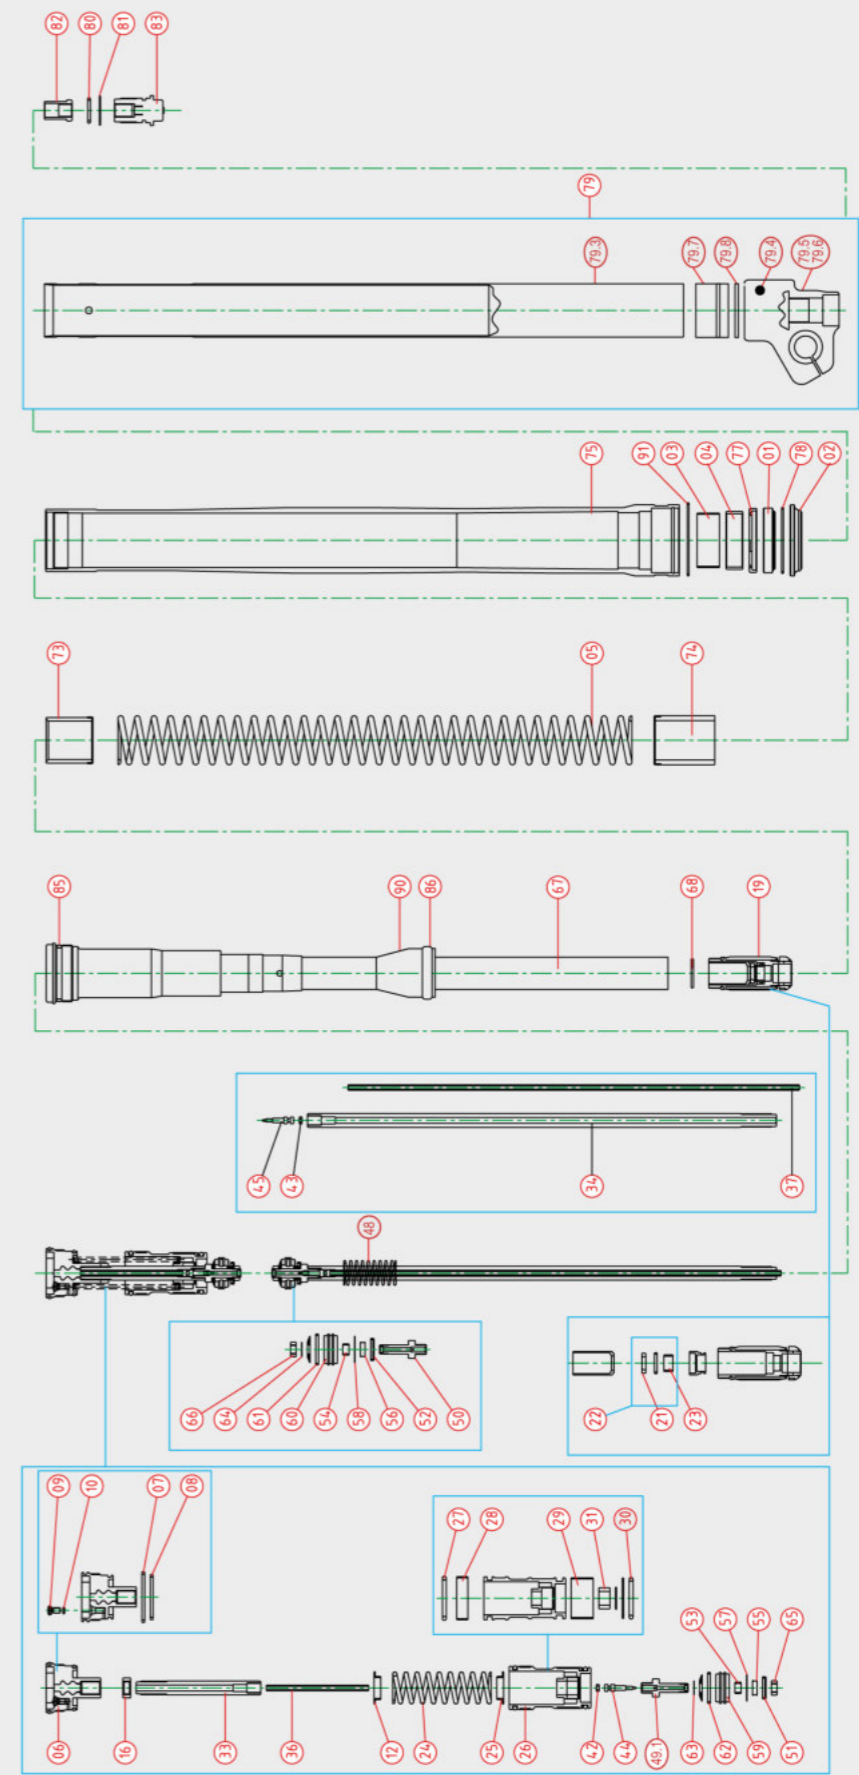

PSF I

PSF II

Front Fork

Nr.	Description	Page
1	oil seal	18
2	dust seal	20
3	piston metal	22
4	slide metal	24
	service kit	26
5	front fork spring	28
6	top cap complete	34
6.1	top cap assy right	35
6.2	top cap assy left	35
6.9	air valve comp	35
6.10	o-ring air valve	35
6.11	cap air valve	35
7	top cap o-ring top	36
8	top cap o-ring bottom	37
9	bleed bolt	38
10	bleed bolt o-ring	38
11	plastic ring under top cap	39
12	spring seat against top cap steel	40
13	bump rubber	41
14	bump rubber washer	42
15	bump rubber holder steel	42
16	nut next to top cap	43
18	spring guide	44
19	cylinder head comp	45
19.1	cylinder head guide ring	45
20	spring seat top of cartridge	46
21	seal inside cartridge head	46
22	cylinder bushing complete	47
23	bush cylinder head	47
24	free piston spring	48
25	spring seat against free piston	49
26	free piston complete	50
27	free piston o-ring top	50
28	free piston metal top	51
29	free piston metal bottom	51
30	free piston, o-ring bottom	52
31	o-ring/seal for free piston shaft	52
33	piston rod compression	53
34	piston rod rebound	54
36	push rod compression	55
37	push rod rebound	56
38	oil lock nut	57
39	oil lock ring	57
40	oil lock stopper	58
41	oil lock snap ring	58
42	o-ring inside compression piston rod	59
43	o-ring inside rebound piston rod	59
44	needle inside compression piston rod	60
45	needle inside rebound piston rod	61
47	spring inside rebound piston rod	62
48	top out spring	63
49	base valve compression	65
49.1	base valve compression complete	64
50	base valve rebound	65
50.1	rebound base valve complete right	66
50.2	rebound base valve complete left	66
50.3	base valve rebound right	66
50.4	base valve rebound left	66