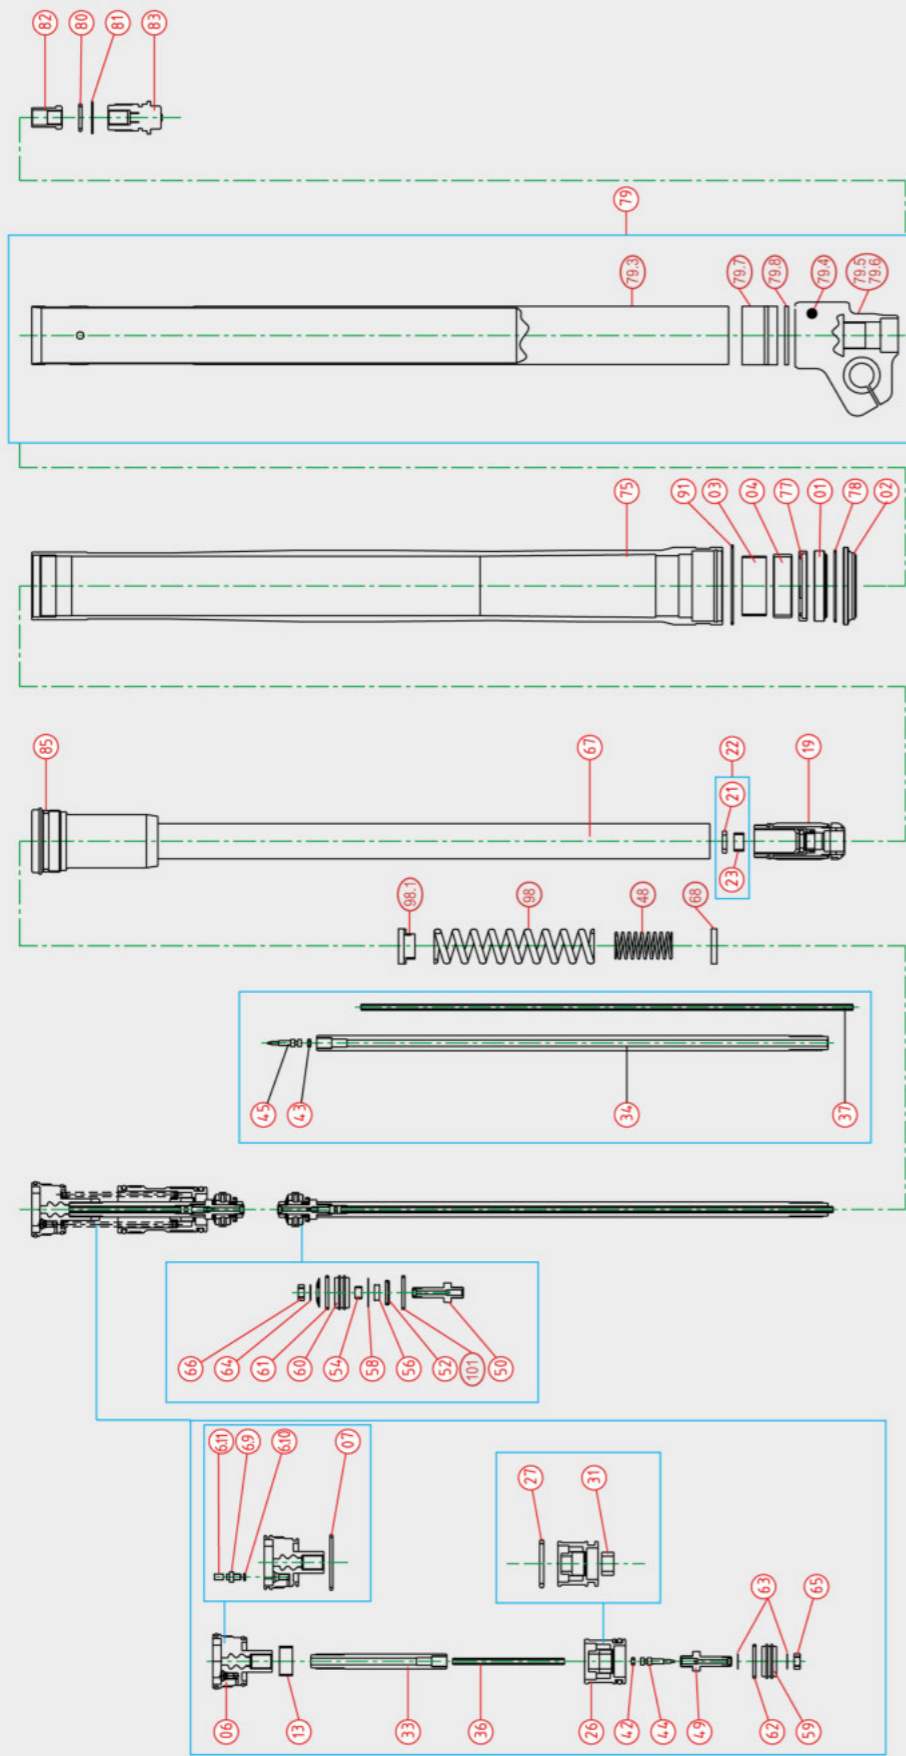

PSF I

PSF II

Front Fork

Nr.	Description	Page
1	oil seal	18
2	dust seal	20
3	piston metal	22
4	slide metal	24
	service kit	26
5	front fork spring	28
6	top cap complete	34
6.1	top cap assy right	35
6.2	top cap assy left	35
6.9	air valve comp	35
6.10	o-ring air valve	35
6.11	cap air valve	35
7	top cap o-ring top	36
8	top cap o-ring bottom	37
9	bleed bolt	38
10	bleed bolt o-ring	38
11	plastic ring under top cap	39
12	spring seat against top cap steel	40
13	bump rubber	41
14	bump rubber washer	42
15	bump rubber holder steel	42
16	nut next to top cap	43
18	spring guide	44
19	cylinder head comp	45
19.1	cylinder head guide ring	45
20	spring seat top of cartridge	46
21	seal inside cartridge head	46
22	cylinder bushing complete	47
23	bush cylinder head	47
24	free piston spring	48
25	spring seat against free piston	49
26	free piston complete	50
27	free piston o-ring top	50
28	free piston metal top	51
29	free piston metal bottom	51
30	free piston, o-ring bottom	52
31	o-ring/seal for free piston shaft	52
33	piston rod compression	53
34	piston rod rebound	54
36	push rod compression	55
37	push rod rebound	56
38	oil lock nut	57
39	oil lock ring	57
40	oil lock stopper	58
41	oil lock snap ring	58
42	o-ring inside compression piston rod	59
43	o-ring inside rebound piston rod	59
44	needle inside compression piston rod	60
45	needle inside rebound piston rod	61
47	spring inside rebound piston rod	62
48	top out spring	63
49	base valve compression	65
49.1	base valve compression complete	64
50	base valve rebound	65
50.1	rebound base valve complete right	66
50.2	rebound base valve complete left	66
50.3	base valve rebound right	66
50.4	base valve rebound left	66