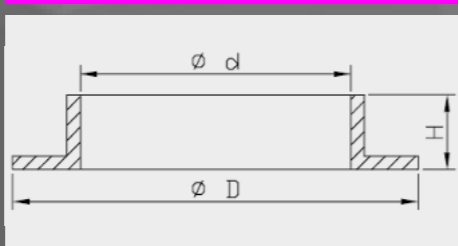

Washer dimensions

Art. nr.	d	D	H
I20260000101	15.0	34.0	3.0
I20260000201	17.0	32.0	2.0

28

Suzuki		
Model	Years	Art. nr.
GSXR1000	2002-2002	I20280000101