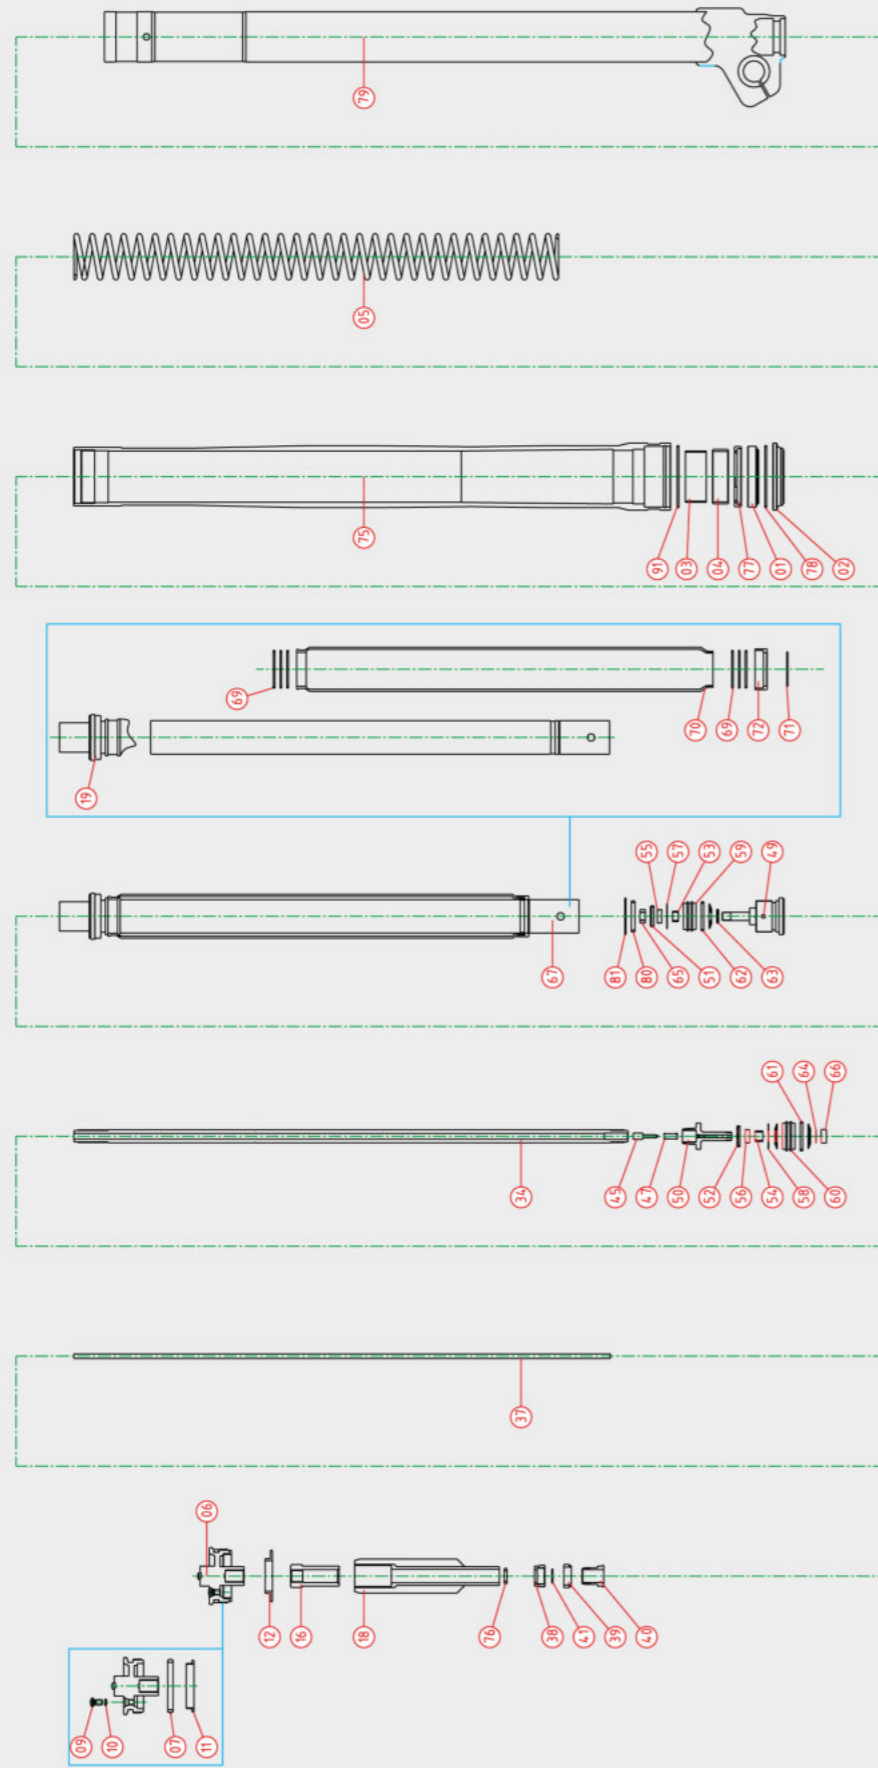

Open Cartridge Front Fork