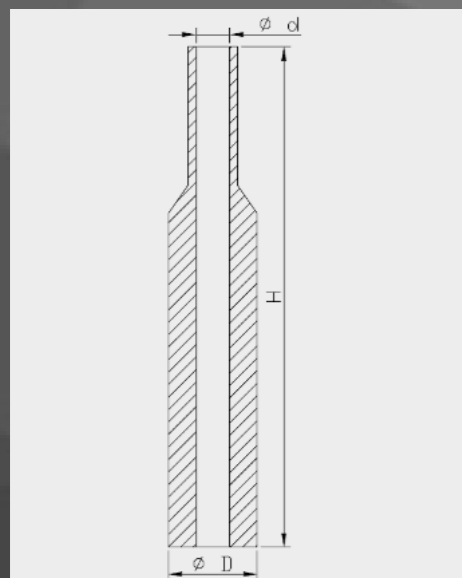

Kawasaki			
Model	Years	Art. nr.	O-ring
KX125	2004-2008	110190001901	
KX250	2004-2004 2005-2008	110190001901 110190002201	
KX250F	2004-2005	110190001901	
KX450F	2006-2006 2007-2007 2008-2009 2010-2012 2013-2014	110190002301* 110190001601 110190002601 110190004201 110190004701	
KLX450R	2007-2009	110190001601	110622800101

Honda			
Model	Years	Art. nr.	O-ring
CR125R	2003-2007	discontinued	
CRF450R	2009-2010 2011-2012 2013-2013 2014-2014	110190002601 110190004201 110190004701 110190004901	110622800101 110622800101 110622800101 110622800101

Suzuki			
Model	Years	Art. nr.	O-ring
RM-Z250	2004-2006	110190001901	

Husqvarna			
Model	Years	Art. nr.	O-ring
CR/TC/TXC	2010-2013	110190002601	110622800101

GasGas			
Model	Years	Art. nr.	O-ring
EC250/300	2018-	110190006001	110622800101
XC250/300	2018-	110190006001	110622800101

Bump Rubber Washer dimensions

Art. nr.	d	D	H
110183600101	12.1	20.0	150.0
110184600301*	14.0	29.0	178.0
110184800101*	16.1	31.0	177.0
110184800201	12.8	32.0	115.0
110184800301	12.8	32.0	138.0

Cylinder Head Guide Ring

19.1

Honda		
Model	Years	Art. nr.
CRF450R	2015-2016	110190001801

Suzuki		
Model	Years	Art. nr.
RM-Z250	2016-	110190001801