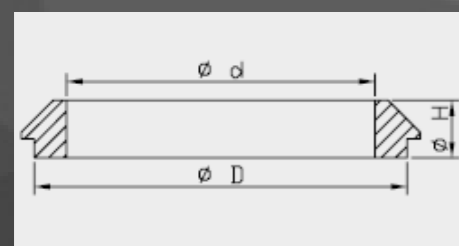

Oil Seal dimensions

Art. nr.	d	D	H
110024100202	41.0	54.0	13.0
110024300202	43.0	56.0	14.0
110024300302	43.0	56.0	14.0

4

Yamaha			
Model	Years	Art. Bottom	Art. Top
R6	2002-2003	110034300202	110044300302
RI	1999-2001	110044100302	110044100202
	2002-2006	110044300402	110044300502
	2007-2007	110044300802	110044300902

Suzuki			
Model	Years	Art. Bottom	Art. Top
GSXR1000	2002-2004	110044300202	110044300502
	2005-2007	110044300702	110044300602
HAYABUSA	2008-2008	110044300702	110044300602

Kawasaki

Model	Years	Art. Bottom	Art. Top
ZX6	2003-2004	110044100402	110044100202
ZX10	2004-2005	110044300402	110044300502
	2006-2007	110044300402	110044300602