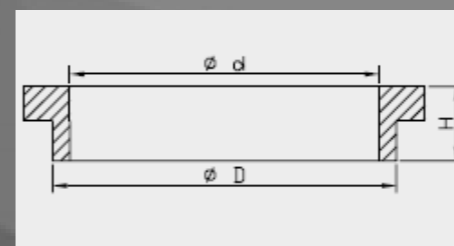

Cap of Shockbody dimensions

Art. nr.	d	D	H
I20333600101	14.0	37.0	9.0
I20334000101	14.0	38.0	10.0
I20334400101*	15.0	45.0	10.0
I20334600101	17.0	47.0	10.0
I20334600201	19.0	47.0	10.0
I20335000201	17.5	53.0	10.0