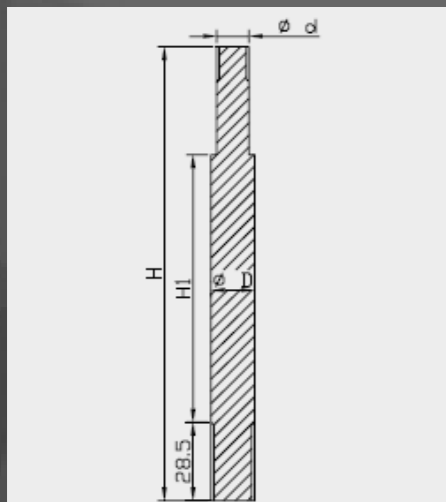

GasGas		
Model	Years	Art. nr.
EC250/300	2018-	120380003401
XC250/300	2018-	120380003401

Honda		
Model	Years	Art. nr.
CR125R	1999-1999	120380001301*
	2002-2003	120380001701
	2005-2007	120380001301*
CRF450R	2009-2014	120380002201
	2015-2016	120380003201

Suzuki		
Model	Years	Art. nr.
RM250	2001-2003	120380001101
RM-Z250	2004-2006	120380001501
	2016-	120380003301

38.1

Yamaha		
Model	Years	Art. nr.
YZ125/YZ250	2006-	120380012001
YZ250X	2016-	120380012001
YZ250F	2006-2009	120380012001
	2010-2011	120380013001
	2012-2018	120380012601
YZ250FX	2015-	120380016901
YZ450F	2006-2009	120380012001
	2010-2011	120380014601
	2012-2017	120380012601
	2018-	120380015601
YZ450FX	2016-	120380016901
WR250F	2007-2014	120380012101
	2015-	120380016901
WR450F	2007-2011	120380012101
	2012-2015	120380011101
	2016-	120380014101

Kawasaki		
Model	Years	Art. nr.
KX450F	2007-2009	120380011701
	2010-2014	120380014701

Honda		
Model	Years	Art. nr.
CRF450R	2009-2014	120380012201
	2015-2016	120380013201

Suzuki		
Model	Years	Art. nr.
RM-Z250	2016-	120380013301

PRE-ASSEMBLED PISTON ROD
includes: clip pen, needle guide, piston rod, needle, o-ring, spacer and bush

Piston Rod dimensions

Art. nr.	d	D	H
120380000701	12.0	16.0	245.0
120380001001	12.0	16.0	251.0
120380001101	12.0	16.0	254.5
120380001301	12.0	16.0	256.5
120380001501	12.0	16.0	253.0
120380001701	12.0	16.0	258.0
120380001901	12.0	16.0	251.0
120380002001	12.0	18.0	264.0
120380002101	12.0	16.0	251.0
120380002201	12.0	16.0	250.0
120380002601	12.0	16.0	264.0
120380002801	12.0	16.0	237.0
120380002901	12.0	16.0	250.0
120380003201	12.0	16.0	250.0
120380006901	12.0	16.0	251.0