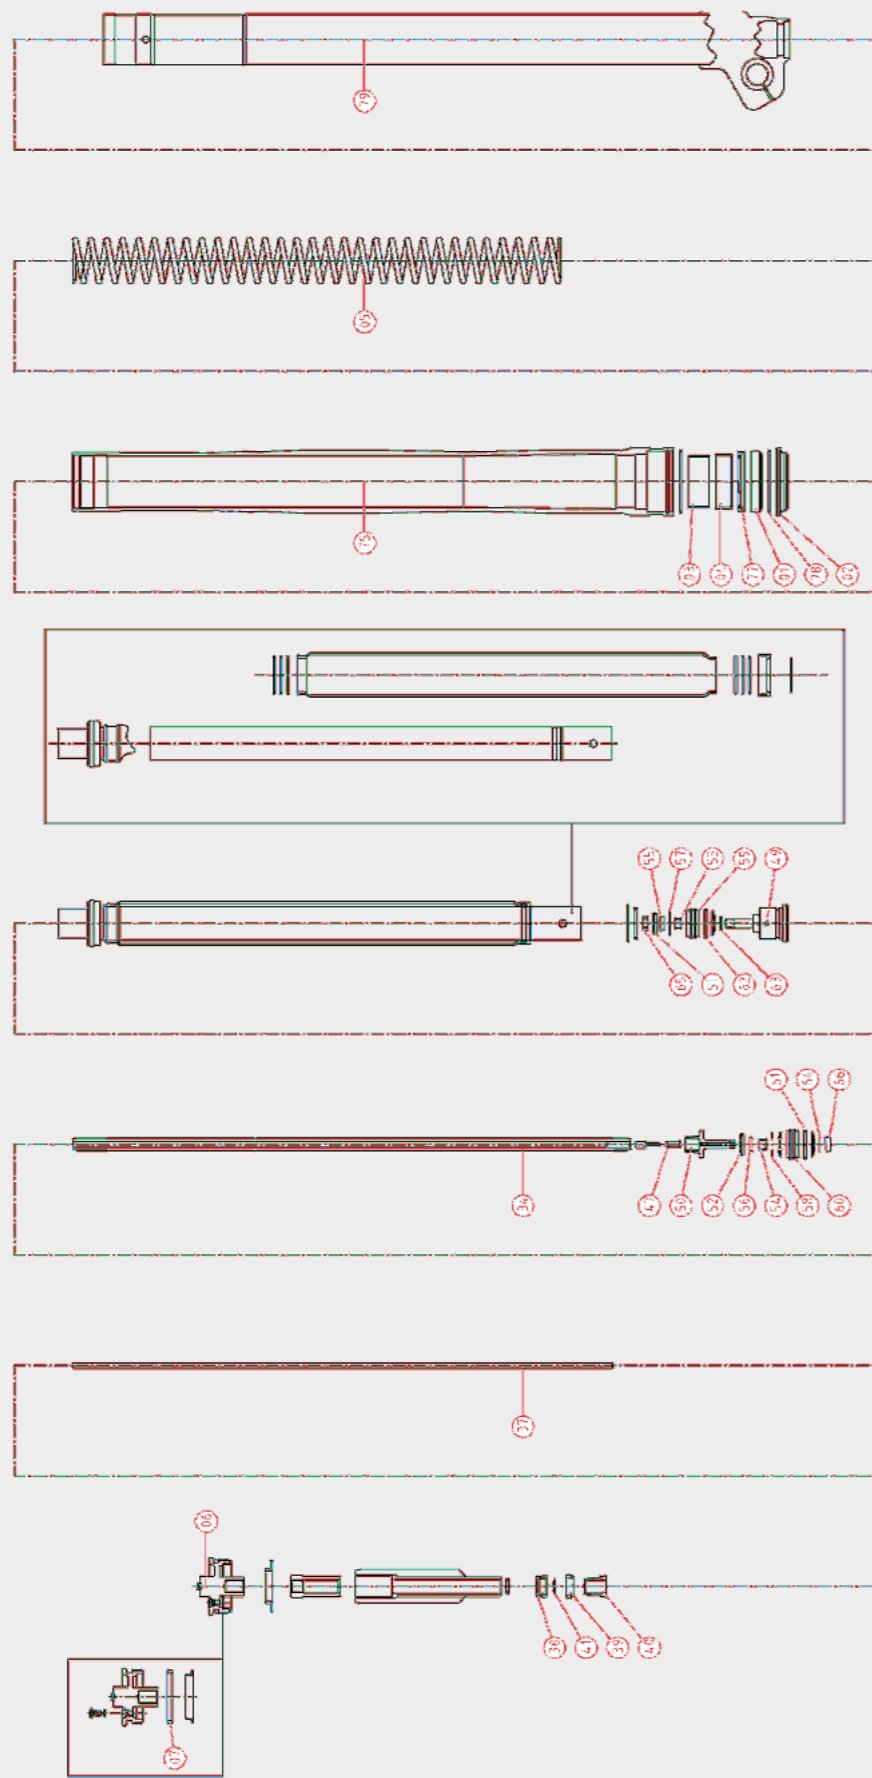

Road Front Fork Service Parts

Nr.	Description	Page
1	oil seal	170
2	dust seal	170
3	slide bushing	171
5	front fork spring	172
75	outertube complete	173
79	innertube complete	173