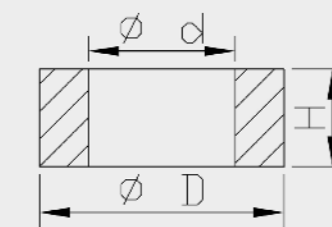

Cylinder Bushing Comp dimensions

Art. nr.	d	D	H
110220000101*	12.5	20.0	8.0
110220000201*	10.0	18.0	8.0
110220000301	12.5	18.0	8.0
110220000401*	12.5	20.0	14.5
110220000501	12.5	20.0	14.5

Bush Cylinder Head