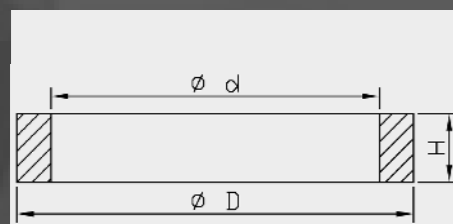

Oil Seal dimensions

Art. nr.	d	D	H
110013600102	36.0	48.5	8.0
110014100102	41.0	53.0	8.0
110014300102	43.0	55.0	9.5
110014600102	46.0	58.0	9.5
110014800102	48.0	58.0	8.5
110014800202	48.0	58.0	8.5
110014800302	48.0	58.0	8.5
110014800402	48.0	58.0	9.0
110014800502	48.0	58.0	9.0