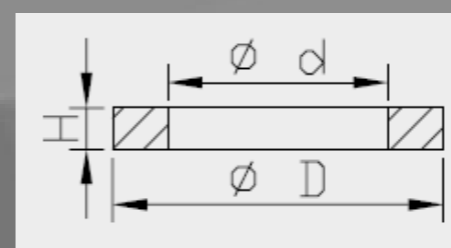

Rebound disk dimensions

Art. nr.	d	D	H
I20230000101	9.0	33.0	4.0
I20230000301	14.0	40.0	3.2
I20230000401	12.0	41.0	4.5