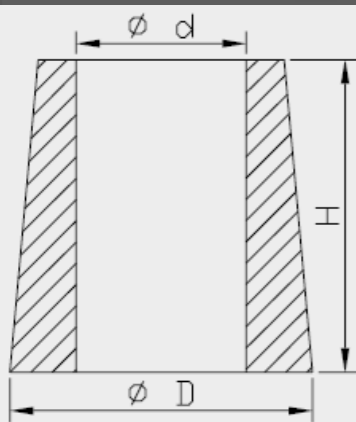

Bump Rubber dimensions

Art. nr.	d	D	H
I20341200101	12.5	34.0	40.0
I20341400101	14.0	38.0	55.0
I20341600101	16.0	34.0	59.0
I20341600201	16.0	34.0	59.0
I20341600501	16.0	47.0	74.0
I20341600701	16.0	56.5	54.5
I20341600801	16.0	34.0	59.0
I20341800101	18.0	35.0	59.0