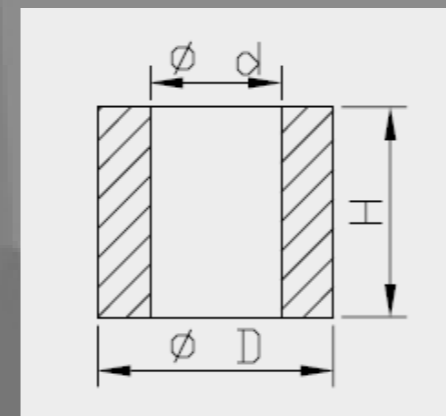

GasGas		
Model	Years	Art. nr.
EC250/300	2018-	120360000101
XC250/300	2018-	120360000101

Suzuki		
Model	Years	Art. nr.
RM250	2001-2003	120360000101
RM-Z250	2004-2006 2016-	120360000101

Husqvarna		
Model	Years	Art. nr.
ALL	2011-2013	120360000101

37

Yamaha		
Model	Years	Art. nr.
YZ125/YZ250	1991-	120370000101
YZ250X	2016-	120370000101
YZ250F	2001-2011 2012-	120370000101 120370000401
YZ250FX	2015-	120370000401
YZ426F	2000-2002	120370000101
YZ450F	2003-2013 2014-	120370000101 120370000401
YZ450FX	2016-	120370000401
WR250F	2003-2014 2015-	120370000101 120370000401
WR450F	2003-2015 2016-	120370000101 120370000401

Kawasaki		
Model	Years	Art. nr.
KX125/KX250	1991-2008	120370000101
KX250F	2004-2005	120370000101
KX450F	2006-2014	120370000101
KX500	1991-1994	120370000101
KLX450R	2007-2007	120370000101

Honda		
Model	Years	Art. nr.
CR125R	1991-2007	120370000101
CR250R	1991-1991 1995-1996	120370000101
CRF450R	2009-2016	120370000101
CR500R	1991-1993 1995-2002	120370000101

GasGas		
Model	Years	Art. nr.
EC250/300	2018-	120370000101
XC250/300	2018-	120370000101

Suzuki		
Model	Years	Art. nr.
RM250	2001-2003	120370000101
RM-Z250	2004-2006 2016-	120370000101

Husqvarna		
Model	Years	Art. nr.
ALL	2011-2013	120370000101

Piston Rod Inside, Needle Guide dimensions

Art. nr.	d	D	H
120370000101	4.0	6.0	7.0
120370000401	3.2	6.0	10.0