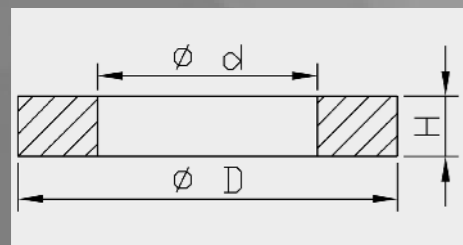

Bump Rubber Washer

14

Yamaha			Kawasaki		
Model	Years	Art. nr.	Model	Years	Art. nr.
YZ85	2002-	110140000201	KX85	2002-2014	110140000201
			KX125/KX250	2003-2003	110140000401*

Bump Rubber Washer dimensions

Art. nr.	d	D	H
110140000201	10.5	24.5	3.0
110140000401*	22.0	38.0	6.0

15

Kawasaki		
Model	Years	Art. nr.
KX125/KX250	2003-2003	110150000201*

16

Yamaha			Kawasaki			Honda		
Model	Years	Art. nr.	Model	Years	Art. nr.	Model	Years	Art. nr.
YZ80/YZ85	1993-	110160000101	KX80/KX85	1990-2014	110160000101	CRI25R	2000-2000	110160000801*
							2001-2007	110160000601
YZ125/YZ250	2000-2003	110160000801*	KX125	1999-2002	110160000601	Suzuki		
	2004-2004	110160000601		2004-2008	110160000601	Model	Years	Art. nr.
	2005-2005	110160000901*				RM250	2001-2002	110160000601
			KX250	1999-1999	110160000601		2003-2003	110160000801*
YZ250F	2001-2003	110160000801*		2000-2004	110160000601			
	2004-2004	110160000601	KX250F	2004-2005	110160000601	RM-Z250	2004-2006	110160000601
	2005-2005	110160000901*					2016-	110820000201
YZ426F	2000-2002	110160000801*	Husqvarna			Model	Years	Art. nr.
YZ450F	2003-2003	110160000801*				WR/TE	2010-2013	110160000601
	2004-2004	110160000601						
	2005-2005	110160000901*						
WR250F	2004-2005	110160000801*						
	2006-2014	110160000601						
WR450F	2004-2005	110160000801*						
	2006-2011	110160000601