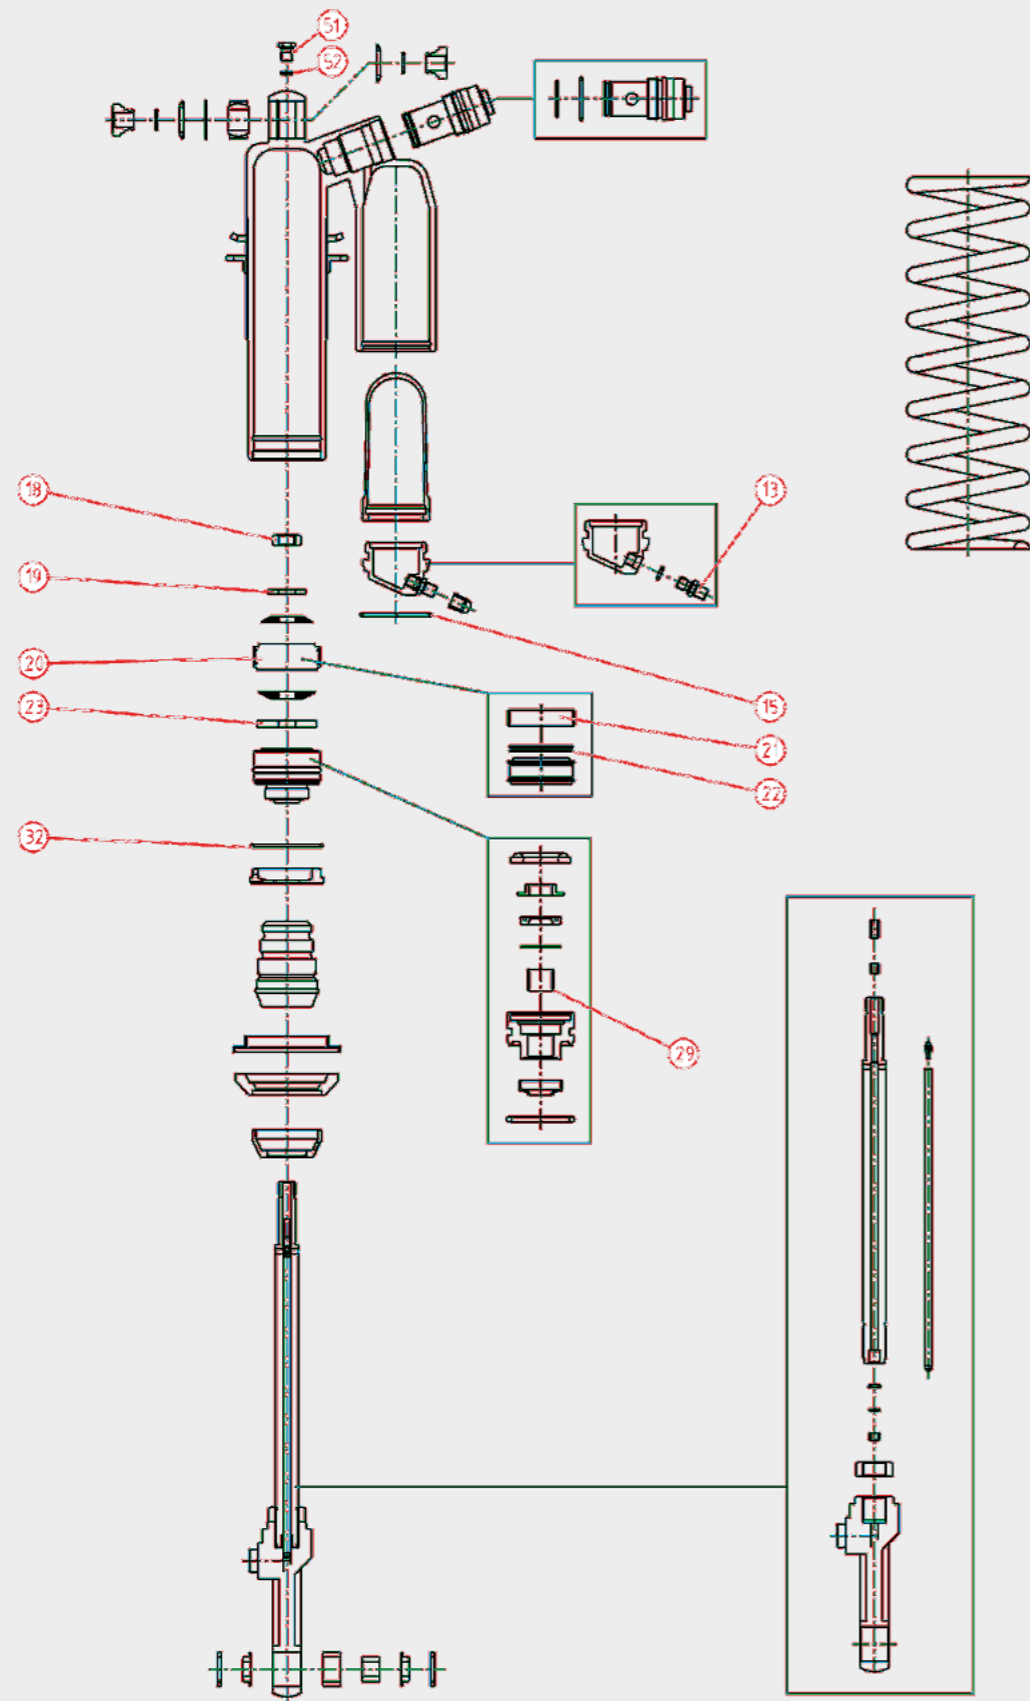

Air Valve Comp With O-Ring