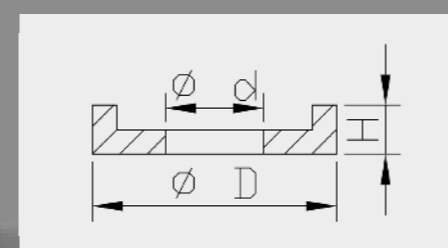

Valve Stopper Compression Base Valve dimensions

Art. nr.	d	D	H
110510000101	8.0	20.0	3.0
110510000201	6.0	17.0	3.0
110630000201	8.0	20.0	1.6