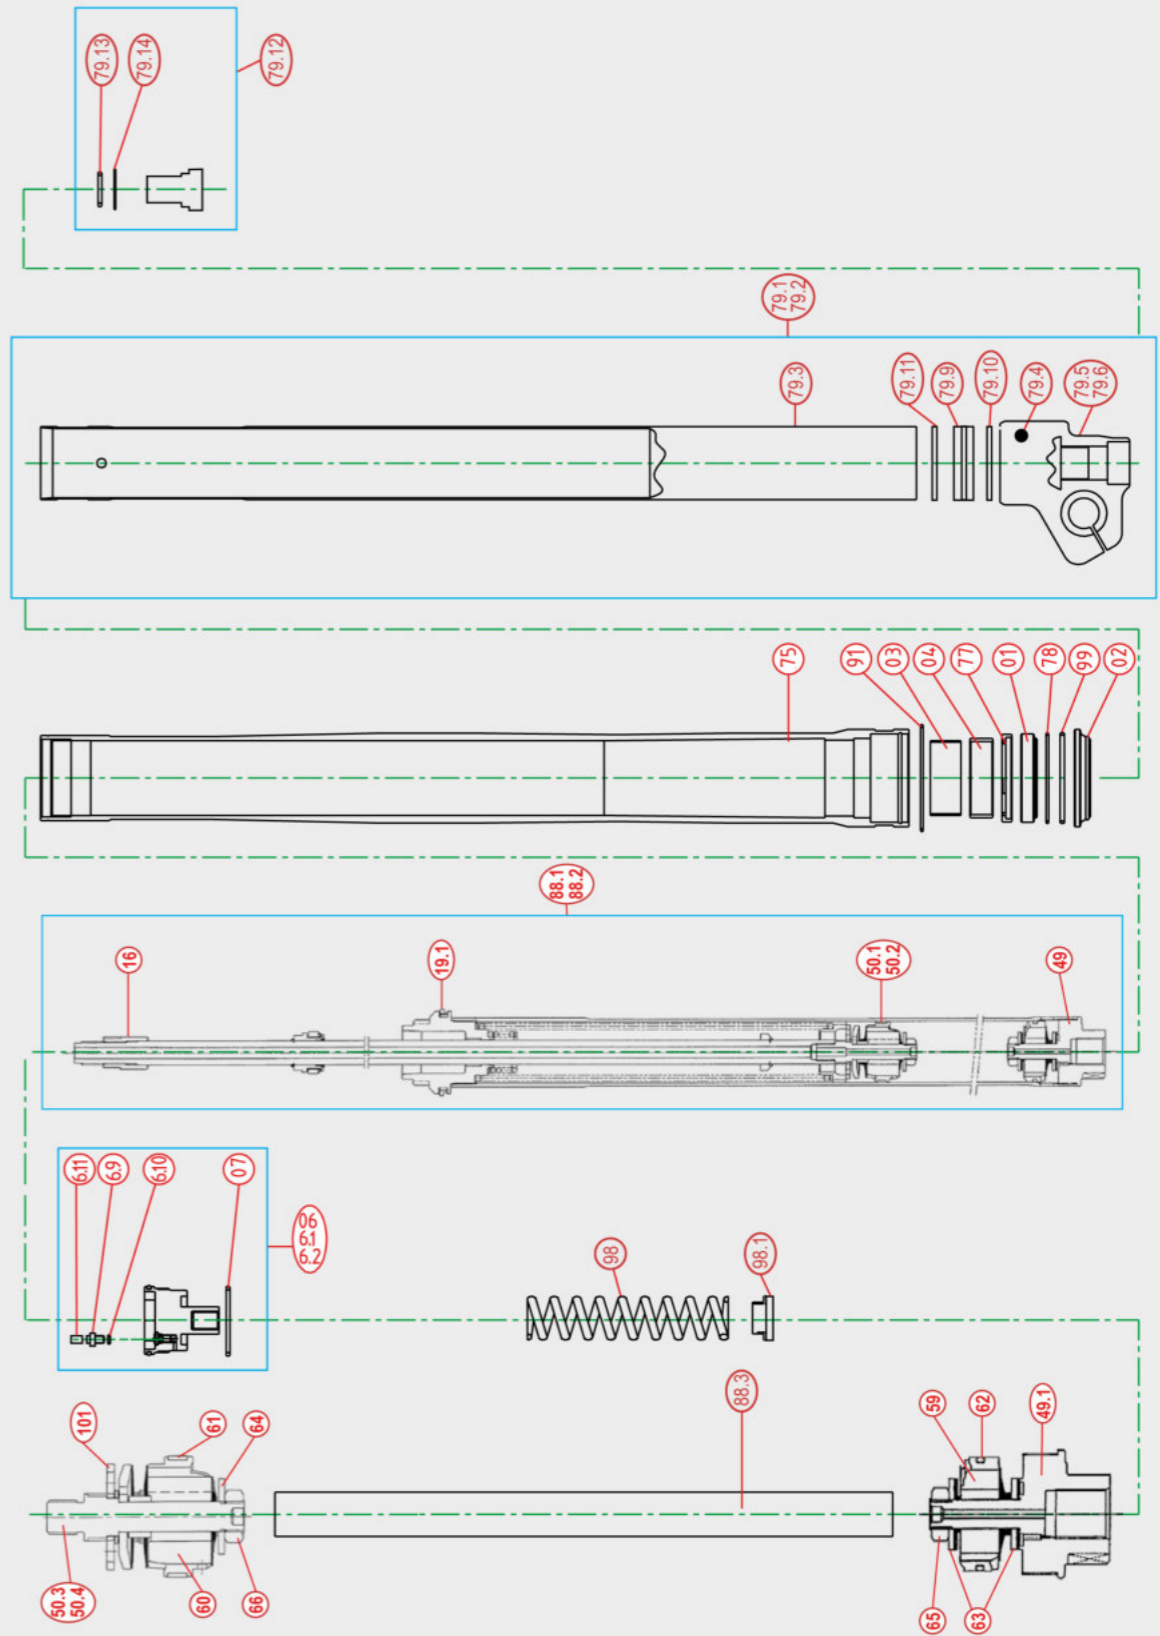

PSF I

PSF II

Front Fork

Nr.	Description	Page
1	oil seal	18
2	dust seal	20
3	piston metal	22
4	slide metal	24
	service kit	26
5	front fork spring	28
6	top cap complete	34
6.1	top cap assy right	35
6.2	top cap assy left	35
6.9	air valve comp	35
6.10	o-ring air valve	35
6.11	cap air valve	35
7	top cap o-ring top	36
8	top cap o-ring bottom	37
9	bleed bolt	38
10	bleed bolt o-ring	38
11	plastic ring under top cap	39
12	spring seat against top cap steel	40
13	bump rubber	41
14	bump rubber washer	42
15	bump rubber holder steel	42
16	nut next to top cap	43
18	spring guide	44
19	cylinder head comp	45
19.1	cylinder head guide ring	45
20	spring seat top of cartridge	46
21	seal inside cartridge head	46
22	cylinder bushing complete	47
23	bush cylinder head	47
24	free piston spring	48
25	spring seat against free piston	49
26	free piston complete	50
27	free piston o-ring top	50
28	free piston metal top	51
29	free piston metal bottom	51
30	free piston, o-ring bottom	52
31	o-ring/seal for free piston shaft	52
33	piston rod compression	53
34	piston rod rebound	54
36	push rod compression	55
37	push rod rebound	56
38	oil lock nut	57
39	oil lock ring	57
40	oil lock stopper	58
41	oil lock snap ring	58
42	o-ring inside compression piston rod	59
43	o-ring inside rebound piston rod	59
44	needle inside compression piston rod	60
45	needle inside rebound piston rod	61
47	spring inside rebound piston rod	62
48	top out spring	63
49	base valve compression	65
49.1	base valve compression complete	64
50	base valve rebound	65
50.1	rebound base valve complete right	66
50.2	rebound base valve complete left	66
50.3	base valve rebound right	66
50.4	base valve rebound left	66