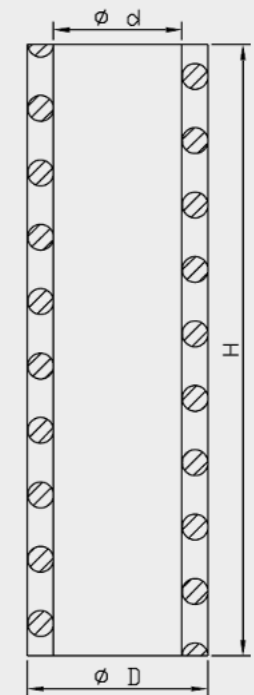

Front Fork Spring Dimensions

Art. nr.	d	D	H	N/mm	KG
110054802002	33,0	44,0	479,0	3,9	0,40
110054802102	33,0	44,0	479,0	4,0	0,41
110054802202	33,0	44,0	479,0	4,1	0,42
110054802302	33,0	44,0	479,0	4,2	0,43
110054802402	33,0	44,0	479,0	4,3	0,44
110054802502	33,0	44,0	479,0	4,4	0,45
110054802602	33,0	44,0	479,0	4,5	0,46
110054802702	33,0	44,0	479,0	4,6	0,47
110054802802	33,0	44,0	479,0	4,7	0,48
110054804302	33,0	44,0	479,0	4,8	0,49
110054804402	33,0	44,0	479,0	4,9	0,50
110054600102	31,0	41,0	480,0	3,8	0,39
110054602502	31,0	41,0	480,0	3,9	0,40
110054601802	31,0	41,0	480,0	4,0	0,41
110054601902	31,0	41,0	480,0	4,1	0,42
110054602002	31,0	41,0	480,0	4,2	0,43
110054601702	31,0	41,0	480,0	4,3	0,44
110054602602	31,0	41,0	480,0	4,4	0,45
110054808302	33,0	44,0	497,0	4,5	0,46
110054808402	33,0	44,0	497,0	4,6	0,47
110054808502	33,0	44,0	497,0	4,7	0,48
110054808602	33,0	44,0	497,0	4,8	0,49
110054808702	33,0	44,0	497,0	4,9	0,50
110054808802	33,0	44,0	497,0	5,0	0,51
110054808902	33,0	44,0	497,0	5,1	0,52
110054809102	33,0	44,0	497,0	5,2	0,53